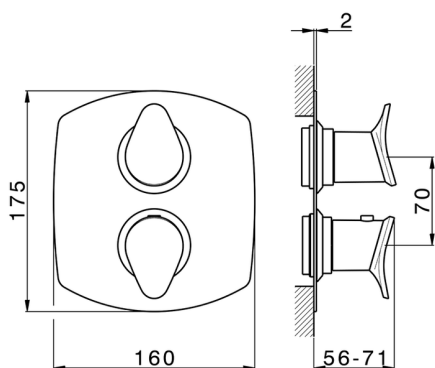

## Exposed part for con.thermo.shower valve, 3-outlet HARLOCK\_HC018200

MODEL **HC018200**

Exposed part for 3-outlet thermostatic mixer, with 3 outlet diverter, without concealed part, for item ZB018200

### CHARACTERISTICS

Installation	<b>Concealed</b>
Cartridge Spare Parts	<b>24.04A.PP</b>
<b>8x20 Plus P Thermostatic Valve</b>	
Concealed	<b>1</b>

Piastra/Plate/Plaque/Platte/Placa  
 2-3mm: XX 25-40 YY 76-91  
 10 mm: XX 16-31 YY 65-80