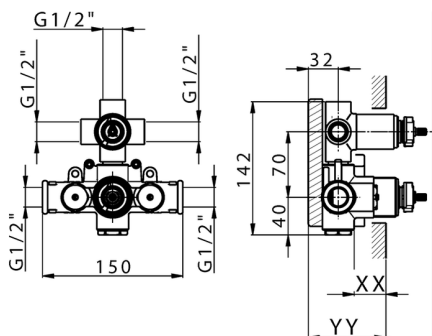

## 3-outlet Concealed thermostatic shower valve CONCEALED\_ZB018200

MODEL **ZB018200**

3-Outlet Concealed thermostatic mixer, with 3-outlet diverter, without trim kit

### CHARACTERISTICS

Installation	<b>Concealed</b>
Cartridge Spare Parts	<b>24.04A.PP</b>
<b>8x20 Plus P Thermostatic Valve</b>	
Concealed	<b>1</b>

Piastra/Plate/Plaque/Platte/Placa  
 2-3mm: XX 25-40 YY 76-91  
 10 mm: XX 16-31 YY 65-80