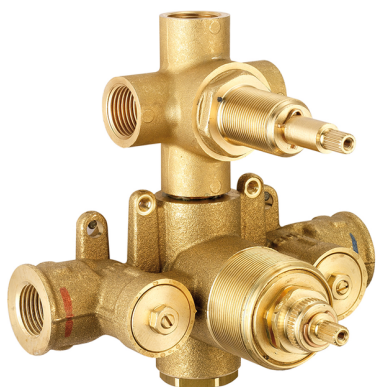

## Exposed part for con.thermo.shower valve, 3-outlet HARLOCK\_HC018200

MODEL **HC018200**

Exposed part for 3-outlet thermostatic mixer, with 3 outlet diverter, without concealed part, for item ZB018200

### CHARACTERISTICS

Installation **Concealed**  
 Required concealed parts **ZB018200**

### Thermostatic

The Huber thermostatic is your personal water manager, helping you to handle, control and save water and energy.

## 3-outlet Concealed thermostatic shower valve CONCEALED\_ZB018200

MODEL **ZB018200**

3-Outlet Concealed thermostatic mixer, with 3-outlet diverter, without trim kit