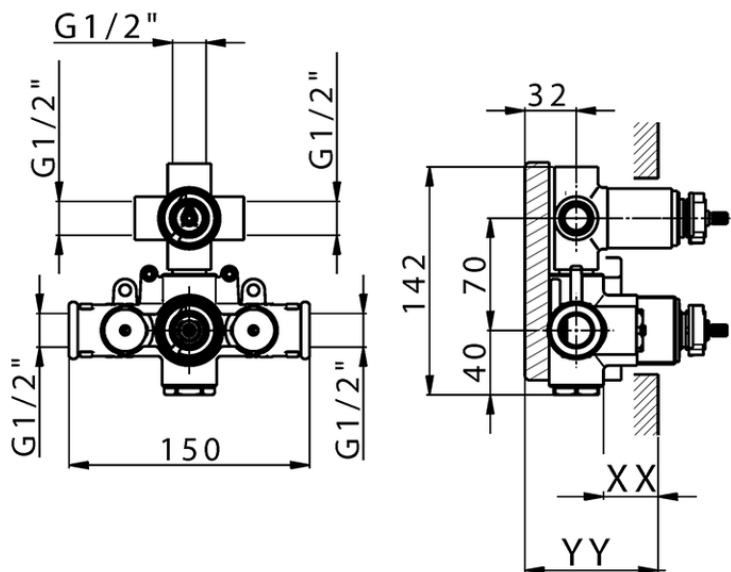

Exposed part for con.thermo.shower valve, 3-outlet HARLOCK_HC018200

HC018200

<https://en.huberitalia.com/exposed-part-for-con-thermo-shower-valve-3-outlet-harlock-hc018200>

Piastra/Plate/Plaque/Platte/Placa

2-3mm: XX 25-40 YY 76-91

10 mm: XX 16-31 YY 65-80

ZB018200

<https://en.huberitalia.com/3-outlet-concealed-thermostatic-shower-valve-concealed-zb018200>

2024-12-22