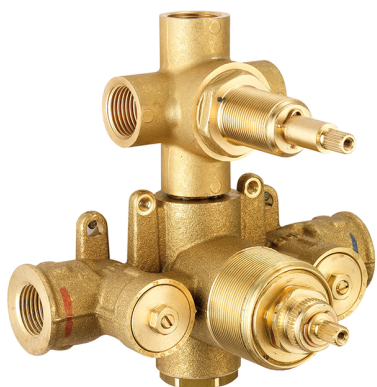

Exposed part for con.thermo.shower valve, 3-outlet HARLOCK_HC018200

MODEL **HC018200**

Exposed part for 3-outlet thermostatic mixer, with 3 outlet diverter, without concealed part, for item ZB018200

AVAILABLE FINISHINGS

-  **21** 21 Chrome
-  **2P** 2P Rose Gold
-  **2Q** 2Q Black Titanium
-  **40** 40 Matt Black
-  **4Q** 4Q Matt White
-  **6T** 6T Chrome/Matt Black

CHARACTERISTICS

Installation **Concealed**
 Required concealed parts **ZB018200**

Thermostatic

The Huber thermostatic is your personal water manager, helping you to handle, control and save water and energy.

3-outlet Concealed thermostatic shower valve CONCEALED_ZB018200

MODEL **ZB018200**

3-Outlet Concealed thermostatic mixer, with 3-outlet diverter, without trim kit

AVAILABLE FINISHINGS

CHARACTERISTICS

Installation	Concealed
Cartridge Spare Parts	24.04A.PP
8x20 Plus P Thermostatic Valve	
Concealed	1