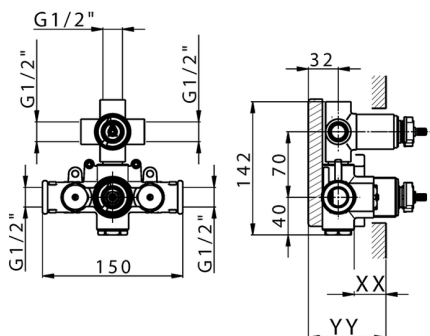

3-Outlet Concealed thermostatic mixer, with 3-outlet diverter, without trim kit

AVAILABLE FINISHINGS

CHARACTERISTICS

Installation	Concealed
Cartridge Spare Parts	24.04A.PP
8x20 Plus P Thermostatic Valve	
Concealed	1

Piastra/Plate/Plaque/Platte/Placa

2-3mm: XX 25-40 YY 76-91

10 mm: XX 16-31 YY 65-80

DeviaStop

The Huber Devia Stop technology allows to adjust the water flow and to direct it to the selected output point (overhead soaker, hand shower, etc).