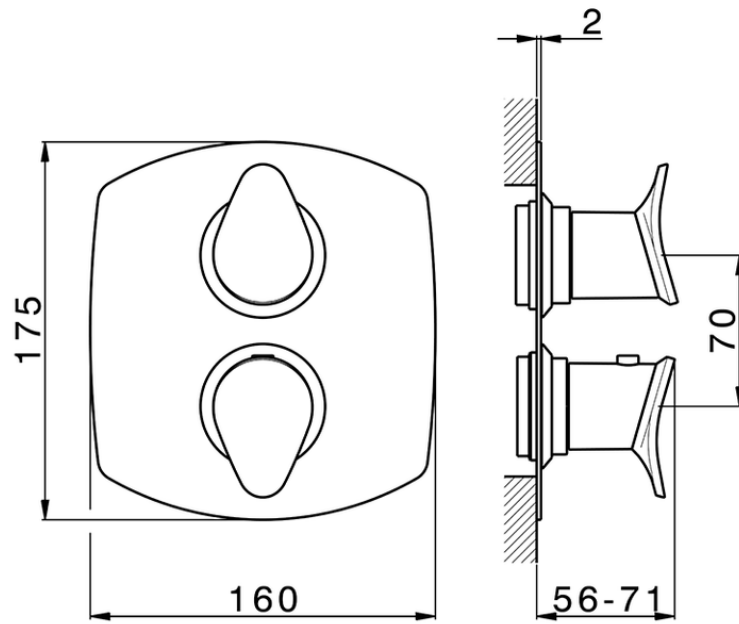

Exposed part for con.thermo.shower valve, 3-outlet HARLOCK_HC018200

HC018200

<https://en.huberitalia.com/exposed-part-for-con-thermo-shower-valve-3-outlet-harlock-hc018200>

Piastra/Plate/Plaque/Platte/Placa

2-3mm: XX 25-40 YY 76-91

10 mm: XX 16-31 YY 65-80

ZB018200

<https://en.huberitalia.com/3-outlet-concealed-thermostatic-shower-valve-concealed-zb018200>

2024-12-22