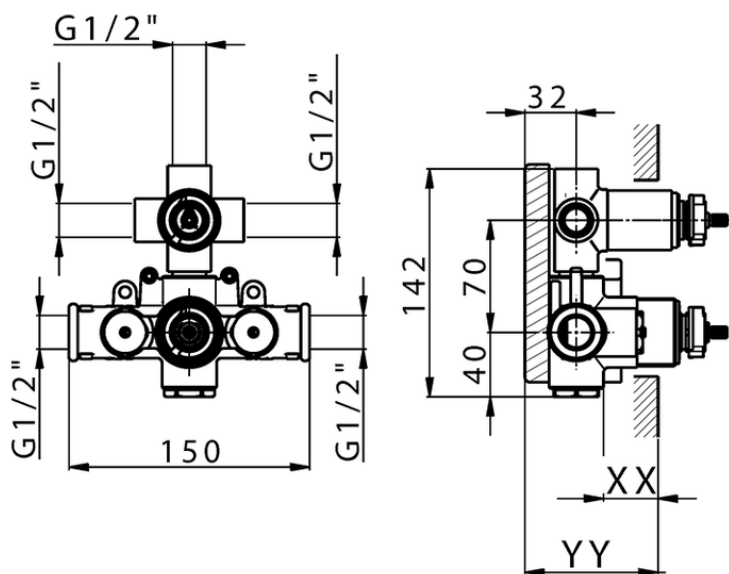

## Exposed part for con.thermo.shower valve, 3-outlet HARLOCK\_HC018200

HC018200

<https://en.huberitalia.com/exposed-part-for-con-thermo-shower-valve-3-outlet-harlock-hc018200>

Piastra/Plate/Plaque/Platte/Placa

2-3mm: XX 25-40 YY 76-91

10 mm: XX 16-31 YY 65-80

ZB018200

<https://en.huberitalia.com/3-outlet-concealed-thermostatic-shower-valve-concealed-zb018200>

2024-12-22