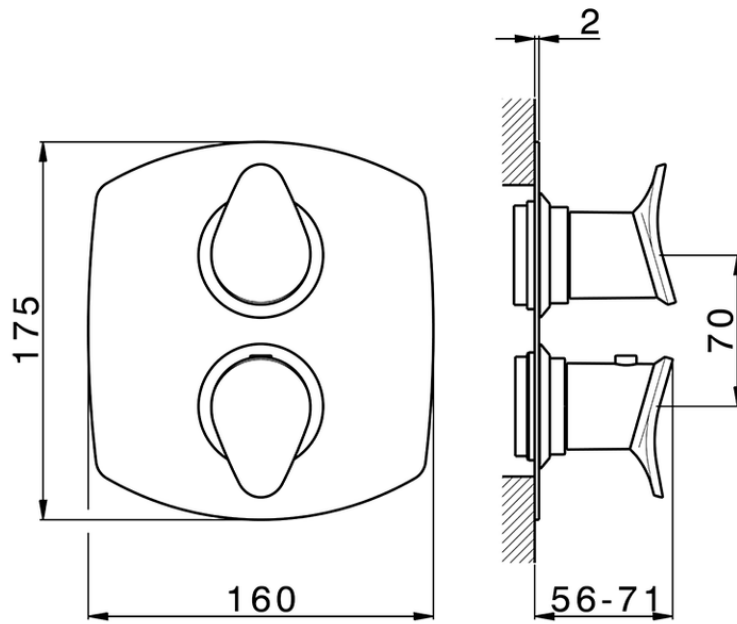

## Exposed part for con.thermo.shower valve, 3-outlet HARLOCK\_HC018200

HC018200

<https://en.huberitalia.com/exposed-part-for-con-thermo-shower-valve-3-outlet-harlock-hc018200>

Piastra/Plate/Plaque/Platte/Placa

2-3mm: XX 25-40 YY 76-91

10 mm: XX 16-31 YY 65-80

ZB018200

<https://en.huberitalia.com/3-outlet-concealed-thermostatic-shower-valve-concealed-zb018200>

2024-12-22