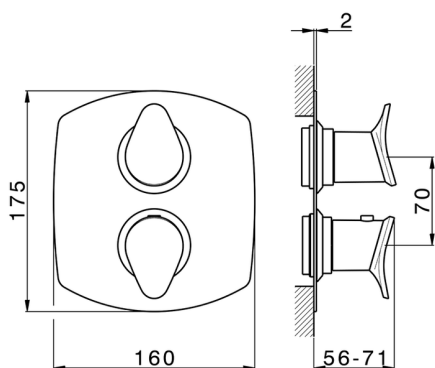

Exposed part for con.thermo.shower valve, 3-outlet HARLOCK_HC018200

MODEL **HC018200**

Exposed part for 3-outlet thermostatic mixer, with 3 outlet diverter, without concealed part, for item ZB018200

AVAILABLE FINISHINGS

-  **21** 21 Chrome
-  **2P** 2P Rose Gold
-  **2Q** 2Q Black Titanium
-  **40** 40 Matt Black
-  **4Q** 4Q Matt White
-  **6T** 6T Chrome/Matt Black

CHARACTERISTICS

Installation **Concealed**
 Required concealed parts **ZB018200**

Concealed **1**

Piastra/Plate/Plaque/Platte/Placa

2-3mm: XX 25-40 YY 76-91

10 mm: XX 16-31 YY 65-80

DeviaStop

The Huber Devia Stop technology allows to adjust the water flow and to direct it to the selected output point (overhead soaker, hand shower, etc).