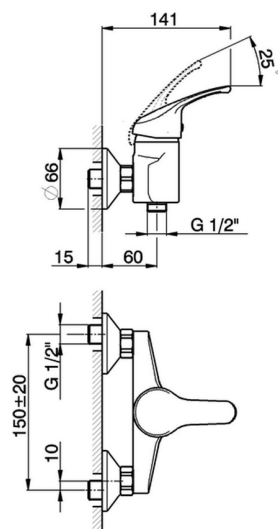

## Single lever shower mixer BACCARAT\_BC000440

MODEL **BC000440**

Single lever shower mixer, without shower set, 1/2" M flexible connection

AVAILABLE FINISHINGS

CHARACTERISTICS

Cartridge Spare Parts **ZZ95274000**

**40 mm Cartridge**

2024-11-15