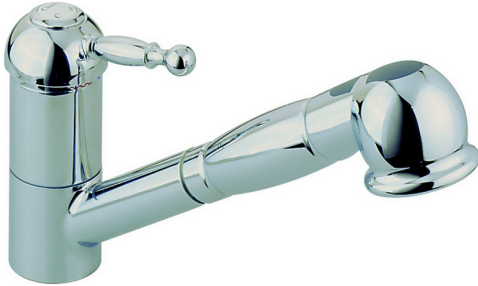

Single lever sink mixer with extrac.shower KITCHEN_AY902570

MODEL **AY902570**

Single lever sink mixer with extrac.shower,swivel spout,2 sprays handshower,Brass 150 cm flexible hose

AVAILABLE FINISHINGS

21 21 Chrome

CHARACTERISTICS

Cartridge Spare Parts **ZZ92909000**

43 mm Cartridge

2024-11-23