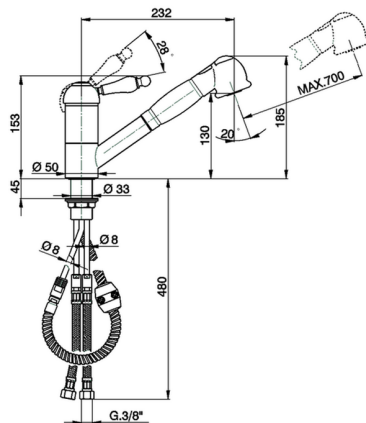

Single lever sink mixer with extrac.shower KITCHEN_AY902570

MODEL **AY902570**

Single lever sink mixer with extrac.shower,swivel spout,2 sprays handshower,Brass 150 cm flexible hose

AVAILABLE FINISHINGS

21 21 Chrome

CHARACTERISTICS

Cartridge Spare Parts **ZZ92909000**

43 mm Cartridge

2024-11-23