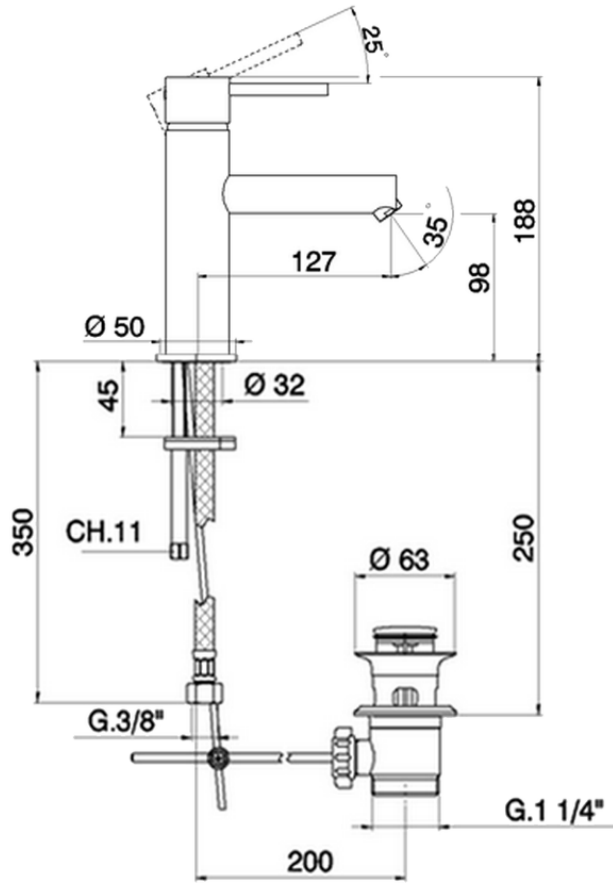

Single lever 'large' bidet mixer TRATTO EVO\_TV000590

TV000590

<https://en.huberitalia.com/single-lever-large-bidet-mixer-tratto-evo-tv000590>

2024-11-15