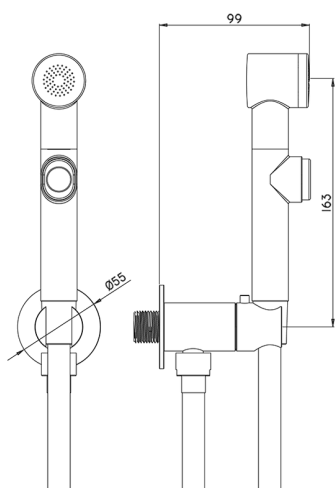

Bidet handshower set HYGENIC SHOWERS_H3007925

MODEL **H3007925**

Bidet handshower set, round wall bracket, single water opening, ABS Bidet handshower, 120 cm PVC flexible hose

AVAILABLE FINISHINGS

CHARACTERISTICS

Bidet handshower

2024-11-15