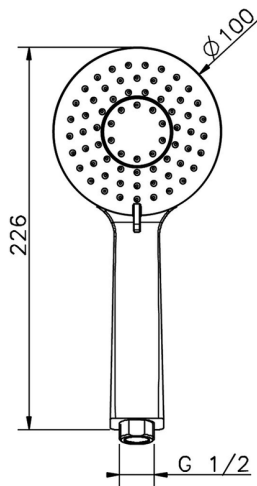

Lodge handshower SHOWER_SS014380

MODEL **SS014380**

Lodge handshower, 3 sprays D.100 mm ABS

AVAILABLE FINISHINGS

- 
21 21 Chrome
- 
2B 2B Polished Nickel
- 
2F 2F Brushed Nickel
- 
40 40 Matt Black

CHARACTERISTICS