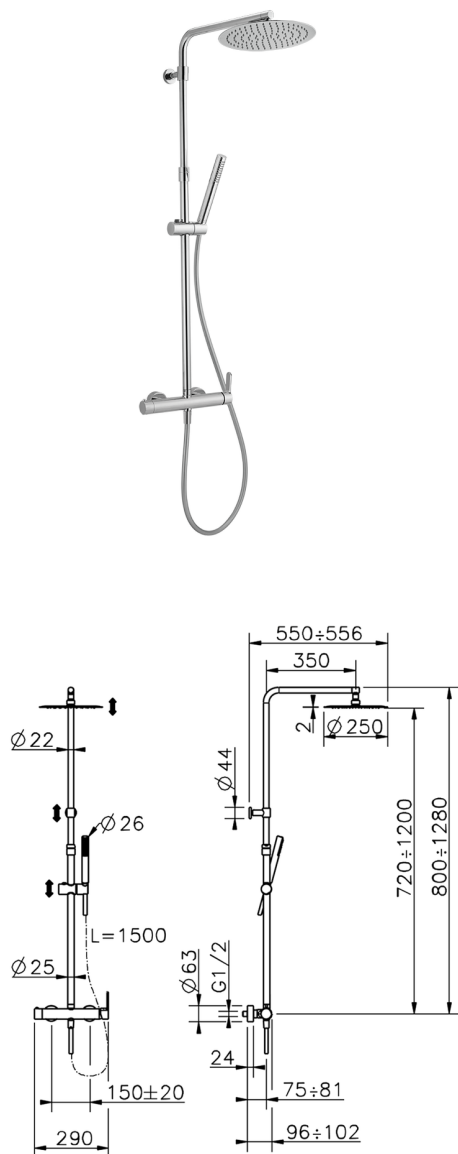

## 2-function single lever shower set COLUMNS\_H2004032

MODEL **H2004032**

2-function single lever shower set, 2-outlet  
 deviasstop, adjustable riser column, sliding shower  
 bracket, ABS D.26 mm minimalistic one spray  
 handshower, 250 mm round showerhead 2 mm thick  
 INOX, 150 cm smooth SILVERFLEX Flexible Hose

AVAILABLE FINISHINGS

**21** 21 Chrome

CHARACTERISTICS

Cartridge Spare Parts **ZZ95435000**

**35 mm Cartridge**

## 2-function single lever shower set COLUMNS\_H2004032

H2004032

<https://en.huberitalia.com/2-function-single-lever-shower-set-columns-h2004032>

2026-04-11