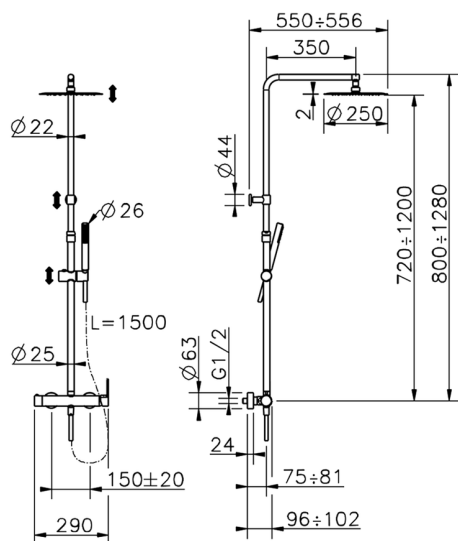

## 2-function single lever shower set COLUMNS\_H2004032

MODEL **H2004032**

2-function single lever shower set, 2-outlet deviator, adjustable riser column, sliding shower bracket, ABS D.26 mm minimalistic one spray handshower, 250 mm round showerhead 2 mm thick INOX, 150 cm smooth SILVERFLEX Flexible Hose

AVAILABLE FINISHINGS

**21** 21 Chrome

CHARACTERISTICS

Cartridge Spare Parts **ZZ95435000**

**35 mm Cartridge**

## 2-function single lever shower set COLUMNS\_H2004032

H2004032

<https://en.huberitalia.com/2-function-single-lever-shower-set-columns-h2004032>

2026-06-14