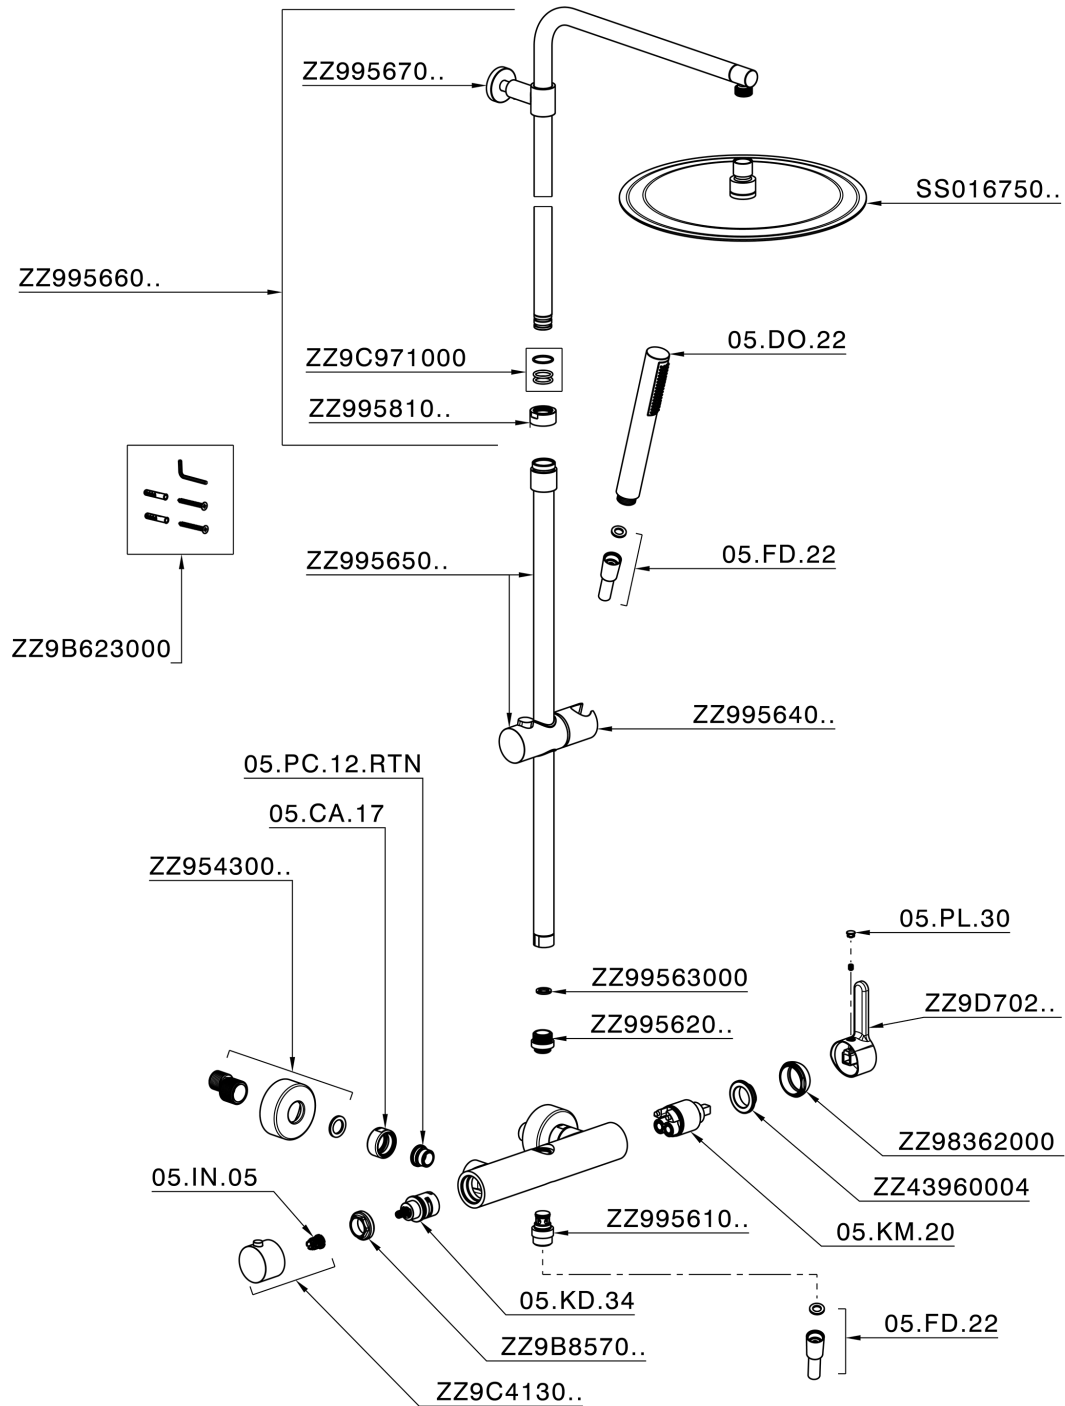

## 2-function single lever shower set COLUMNS\_H2004032

MODEL **H2004032**

2-function single lever shower set, 2-outlet deviator, adjustable riser column, sliding shower bracket, ABS D.26 mm minimalistic one spray handshower, 250 mm round showerhead 2 mm thick INOX, 150 cm smooth SILVERFLEX Flexible Hose

AVAILABLE FINISHINGS

**21** 21 Chrome

CHARACTERISTICS

Cartridge Spare Parts **ZZ95435000**

**35 mm Cartridge**

## 2-function single lever shower set COLUMNS\_H2004032

H2004032

<https://en.huberitalia.com/2-function-single-lever-shower-set-columns-h2004032>

2026-06-14