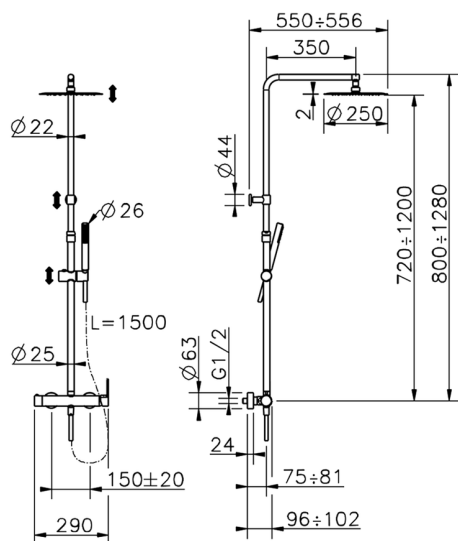

2-function single lever shower set COLUMNS_H2004032

MODEL **H2004032**

2-function single lever shower set, 2-outlet deviator, adjustable riser column, sliding shower bracket, ABS D.26 mm minimalistic one spray handshower, 250 mm round showerhead 2 mm thick INOX, 150 cm smooth SILVERFLEX Flexible Hose

AVAILABLE FINISHINGS

21 21 Chrome

CHARACTERISTICS

Cartridge Spare Parts **ZZ95435000**

35 mm Cartridge

2-function single lever shower set COLUMNS_H2004032

H2004032

<https://en.huberitalia.com/2-function-single-lever-shower-set-columns-h2004032>