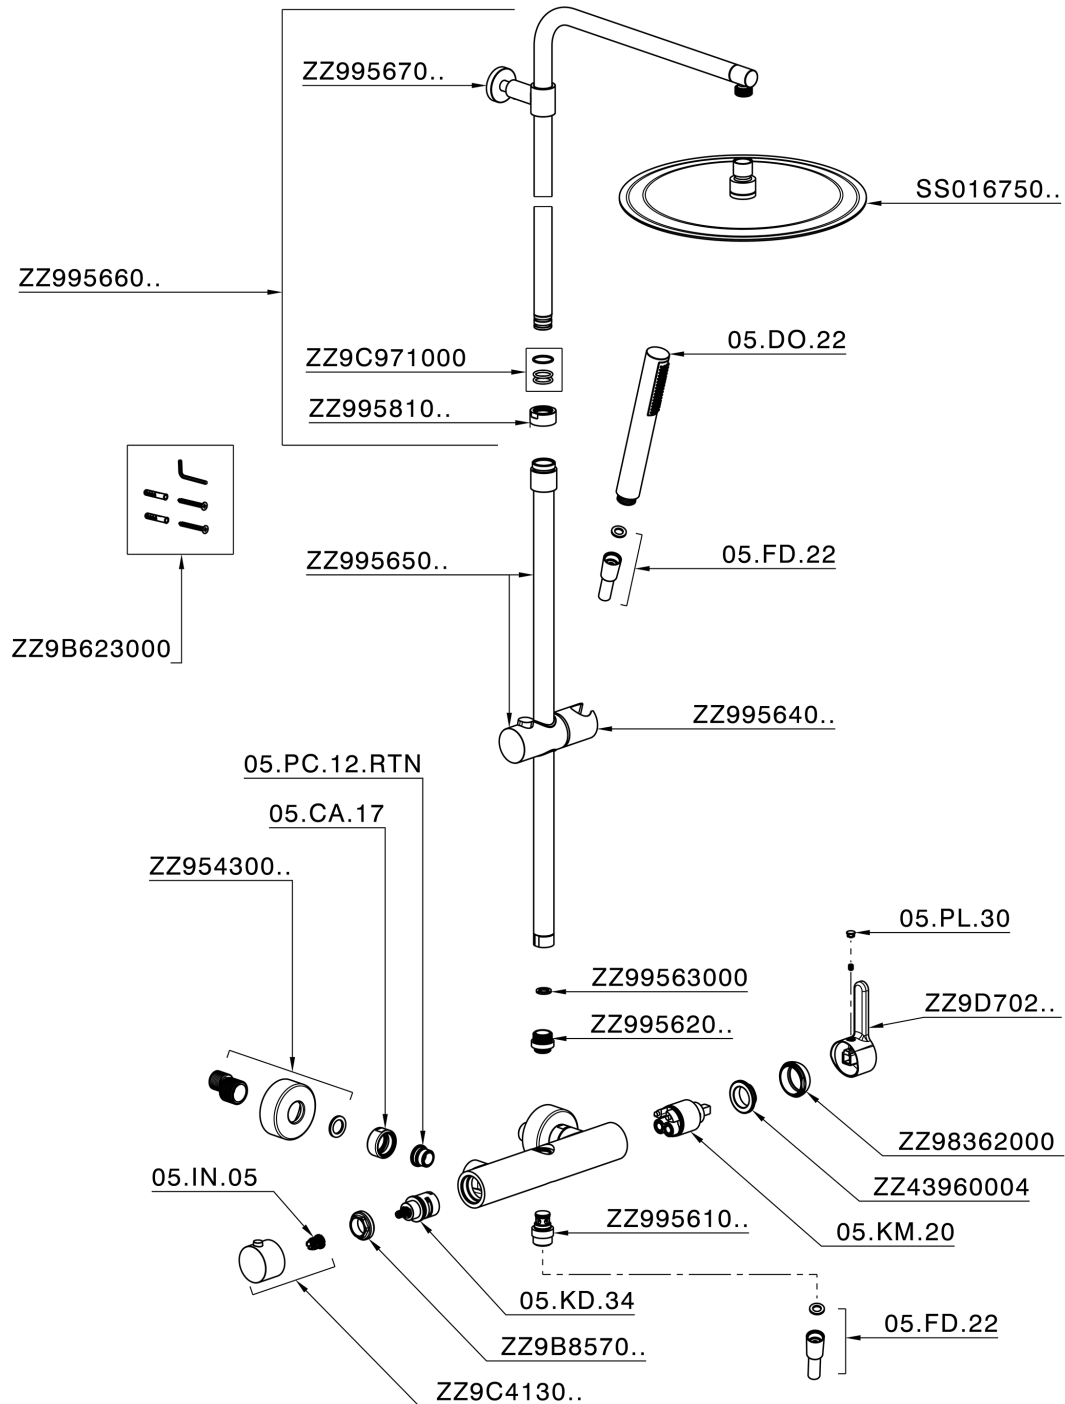

## 2-function single lever shower set COLUMNS\_H2004032

MODEL **H2004032**

2-function single lever shower set, 2-outlet  
 deviasstop, adjustable riser column, sliding shower  
 bracket, ABS D.26 mm minimalistic one spray  
 handshower, 250 mm round showerhead 2 mm thick  
 INOX, 150 cm smooth SILVERFLEX Flexible Hose

AVAILABLE FINISHINGS

**21** 21 Chrome

CHARACTERISTICS

Cartridge Spare Parts **ZZ95435000**

**35 mm Cartridge**

## 2-function single lever shower set COLUMNS\_H2004032

H2004032

<https://en.huberitalia.com/2-function-single-lever-shower-set-columns-h2004032>

2026-04-11