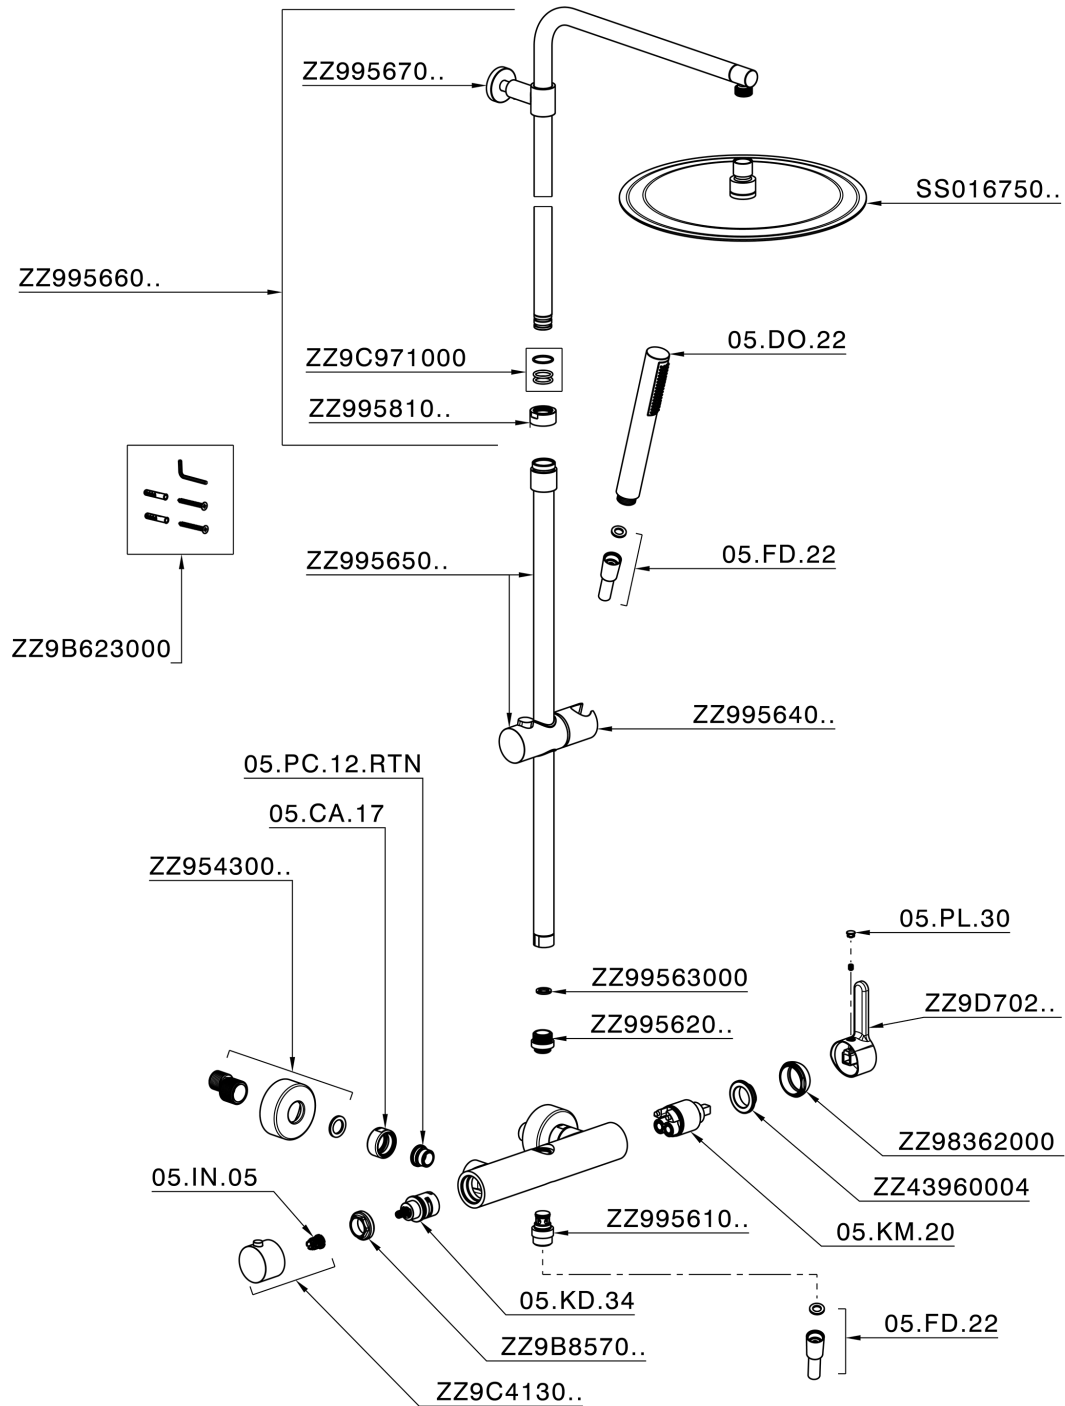

2-function single lever shower set COLUMNS_H2004032

MODEL **H2004032**

2-function single lever shower set, 2-outlet deviator, adjustable riser column, sliding shower bracket, ABS D.26 mm minimalistic one spray handshower, 250 mm round showerhead 2 mm thick INOX, 150 cm smooth SILVERFLEX Flexible Hose

AVAILABLE FINISHINGS

21 21 Chrome

CHARACTERISTICS

Cartridge Spare Parts **ZZ95435000**

35 mm Cartridge

2-function single lever shower set COLUMNS_H2004032

H2004032

<https://en.huberitalia.com/2-function-single-lever-shower-set-columns-h2004032>