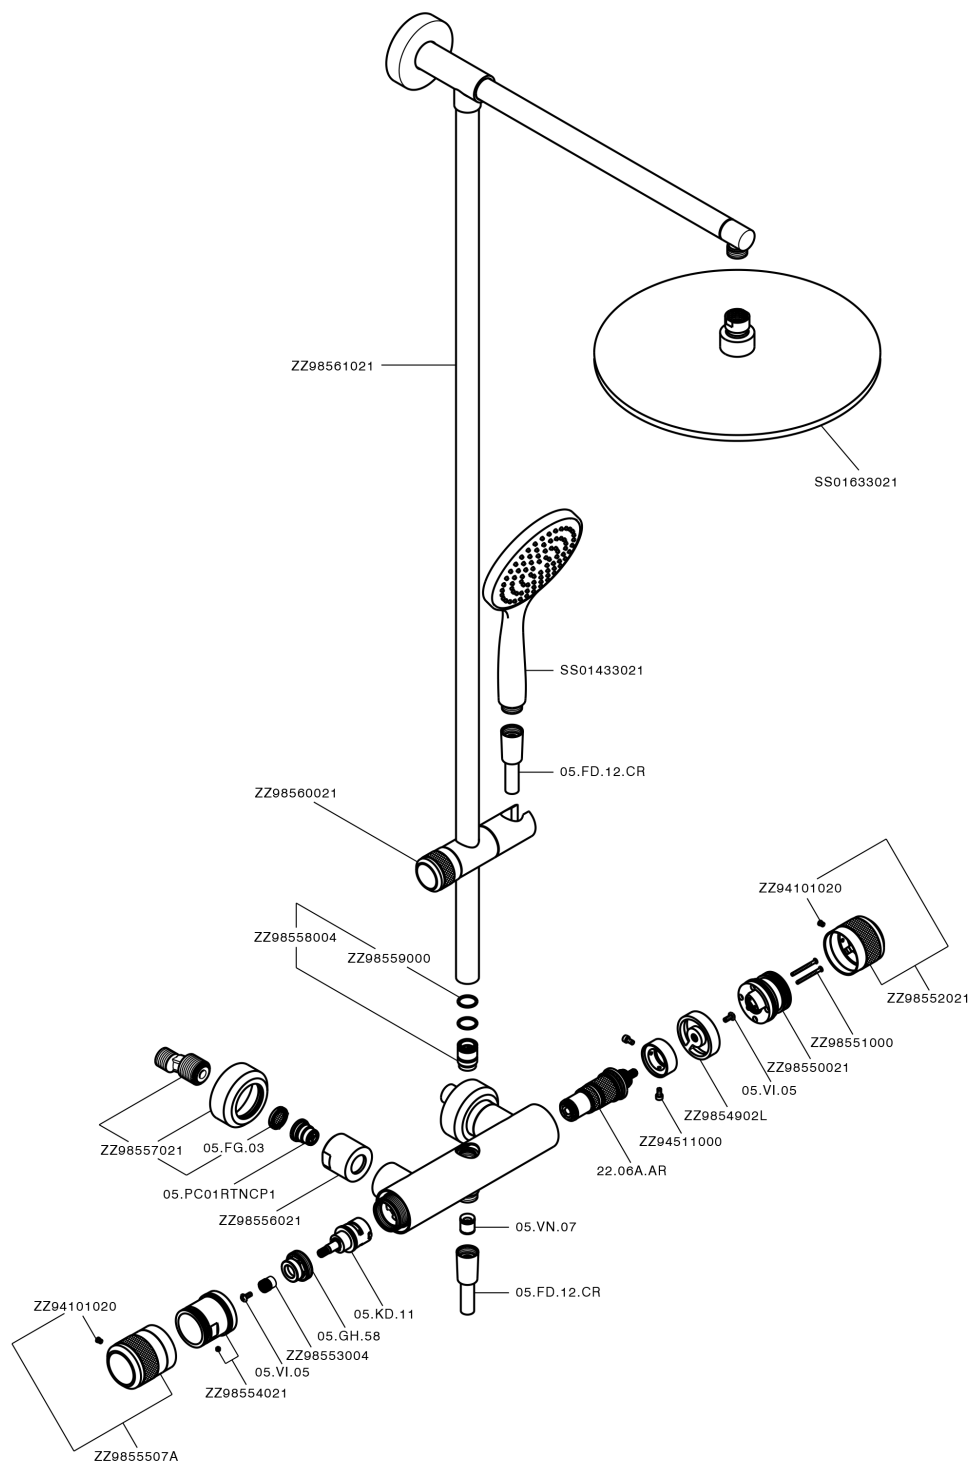

2-function Thermostatic shower set COLUMNS_CRC78020

MODEL **CRC78020**

2-function Thermostatic shower set, 2-outlet devia stop, not adjustable column, sliding handshower holder, 130 mm ABS Emotion one spray handshower, D.300 mm 8 mm Brass thick round showerhead, 150 cm SUPREME smooth flexible hose

AVAILABLE FINISHINGS

-  **21** 21 Chrome
-  **2F** 2F Brushed Nickel
-  **2Q** 2Q Black Titanium

CHARACTERISTICS

Cartridge Spare Parts **22.04A.AR - ZZ97279004**

Argo 2 (long filter) Thermostatic Valve

DeviaStop

The Huber Devia Stop technology allows to adjust the water flow and to direct it to the selected output point (overhead soaker, hand shower, etc).

SafeTouch

The Huber SafeTouch system maintains the mixer body cool to the touch during operation.

Thermostatic

The Huber thermostatic is your personal water manager, helping you to handle, control and save water and energy.

2-function Thermostatic shower set COLUMNS_CRC78020

CRC78020

<https://en.huberitalia.com/2-function-thermostatic-shower-set-columns-crc78020>