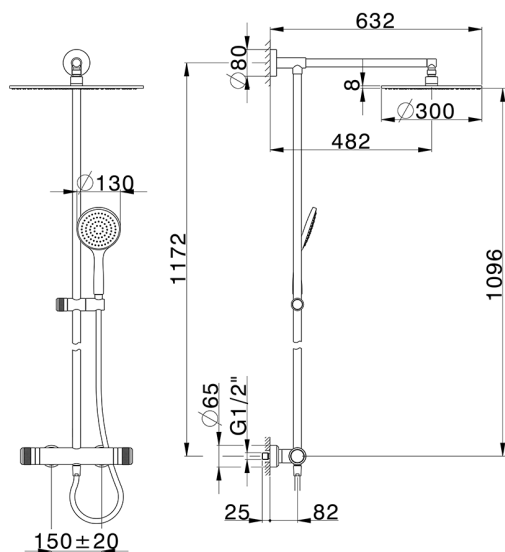

2-function Thermostatic shower set COLUMNS_CRC78020

MODEL **CRC78020**

2-function Thermostatic shower set, 2-outlet devia stop, not adjustable column, sliding handshower holder, 130 mm ABS Emotion one spray handshower, D.300 mm 8 mm Brass thick round showerhead, 150 cm SUPREME smooth flexible hose

AVAILABLE FINISHINGS

-  **21** 21 Chrome
-  **2F** 2F Brushed Nickel
-  **2Q** 2Q Black Titanium

CHARACTERISTICS

Cartridge Spare Parts **22.04A.AR - ZZ97279004**

Argo 2 (long filter) Thermostatic Valve

DeviaStop

The Huber Devia Stop technology allows to adjust the water flow and to direct it to the selected output point (overhead soaker, hand shower, etc).

SafeTouch

The Huber SafeTouch system maintains the mixer body cool to the touch during operation.