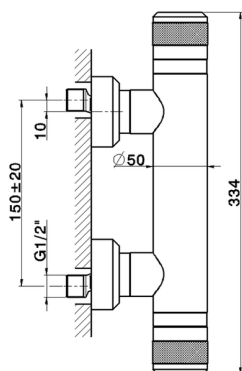

Thermostatic shower mixer CHRONOS_CRT01010

MODEL **CRT01010**

Thermostatic shower mixer, without shower set, 1/2" M flexible connection

AVAILABLE FINISHINGS

-  **21** 21 Chrome
-  **2F** 2F Brushed Nickel
-  **2Q** 2Q Black Titanium

CHARACTERISTICS

Cartridge Spare Parts **22.04A.AR - ZZ97279004**

Argo 2 (long filter) Thermostatic Valve

SafeTouch

The Huber SafeTouch system maintains the mixer body cool to the touch during operation.

Thermostatic