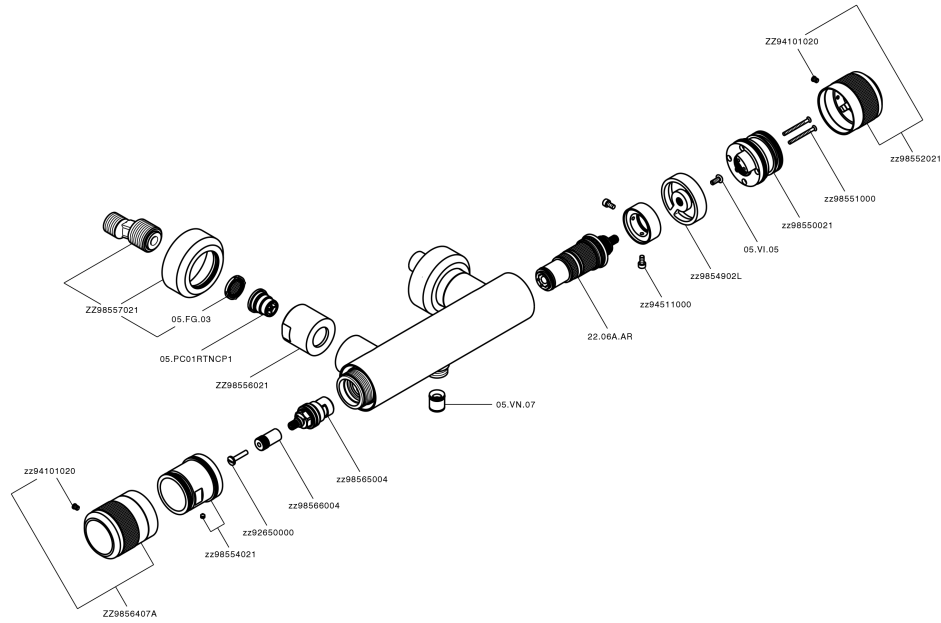

Thermostatic shower mixer CHRONOS_CRT01010

MODEL **CRT01010**

Thermostatic shower mixer, without shower set, 1/2" M flexible connection

AVAILABLE FINISHINGS

-  **21** 21 Chrome
-  **2F** 2F Brushed Nickel
-  **2Q** 2Q Black Titanium

CHARACTERISTICS

Cartridge Spare Parts **22.04A.AR - ZZ97279004**

Argo 2 (long filter) Thermostatic Valve

SafeTouch

The Huber SafeTouch system maintains the mixer body cool to the touch during operation.

Thermostatic

The Huber thermostatic is your personal water manager, helping you to handle, control and save water and energy.

Thermostatic shower mixer CHRONOS_CRT01010

CRT01010

<https://en.huberitalia.com/thermostatic-shower-mixer-chronos-crt01010>