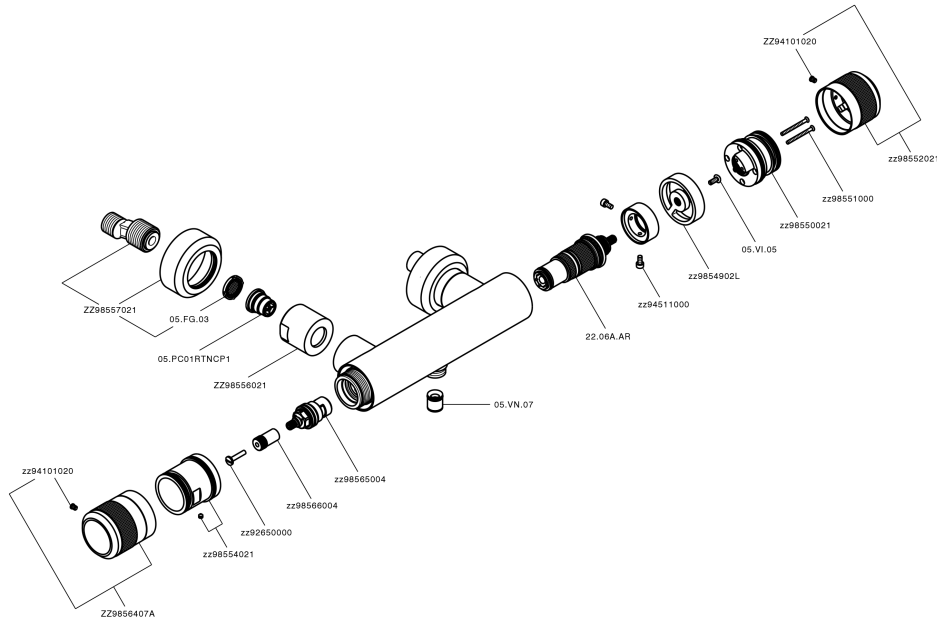

Thermostatic shower mixer CHRONOS_CRT01010

MODEL **CRT01010**

Thermostatic shower mixer, without shower set, 1/2" M flexible connection

AVAILABLE FINISHINGS

-  **21** 21 Chrome
-  **2F** 2F Brushed Nickel
-  **2Q** 2Q Black Titanium

CHARACTERISTICS

Cartridge Spare Parts **22.04A.AR - ZZ97279004**

Argo 2 (long filter) Thermostatic Valve

SafeTouch

The Huber SafeTouch system maintains the mixer body cool to the touch during operation.

Thermostatic

The Huber thermostatic is your personal water manager, helping you to handle, control and save water and energy.

Thermostatic shower mixer CHRONOS_CRT01010

CRT01010

<https://en.huberitalia.com/thermostatic-shower-mixer-chronos-crt01010>