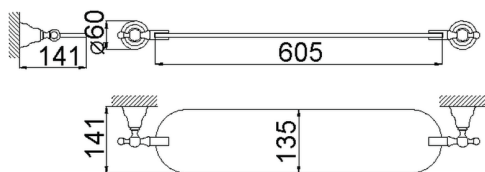

Shelf CROISETTE_4032.01H.

MODEL **4032.01H.**

Shelf, 60 cm in glass

AVAILABLE FINISHINGS

-  **AC** AC Satin Brushed Nickel
-  **BA** BA Old Bronze
-  **CR** CR Chrome
-  **2W** 2W Brushed Gold

CHARACTERISTICS