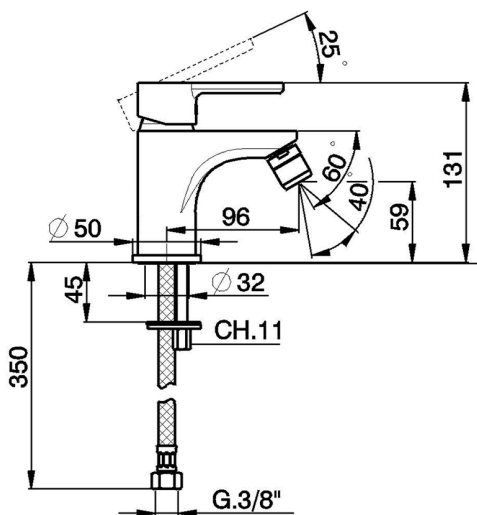

## Single lever bidet mixer H2\_H2000560

MODEL **H2000560**

Single lever bidet mixer, without pop up waste, with chain holder cap, G.3/8" Stainless Steel Flexible

AVAILABLE FINISHINGS

CHARACTERISTICS

Cartridge Spare Parts **ZZ95435000**

**35 mm Cartridge**

### DeviaStop

The Huber Devia Stop technology allows to adjust the water flow and to direct it to the selected output point (overhead soaker, hand shower, etc).

2026-05-16