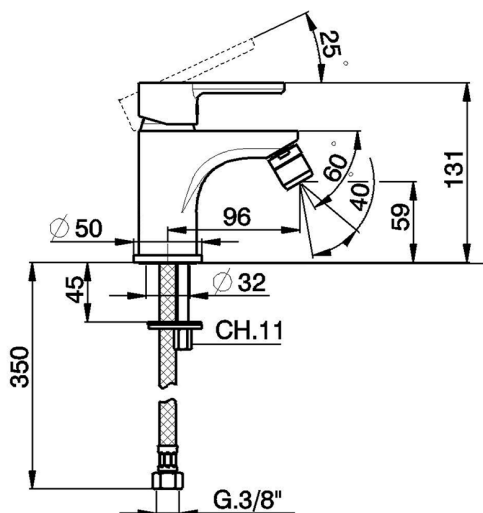

## Single lever bidet mixer H2\_H2000560

MODEL **H2000560**

Single lever bidet mixer, without pop up waste, with chain holder cap, G.3/8" Stainless Steel Flexible

AVAILABLE FINISHINGS

CHARACTERISTICS

Cartridge Spare Parts **ZZ95435000**

**35 mm Cartridge**

### DeviaStop

The Huber Devia Stop technology allows to adjust the water flow and to direct it to the selected output point (overhead soaker, hand shower, etc).

2026-04-06