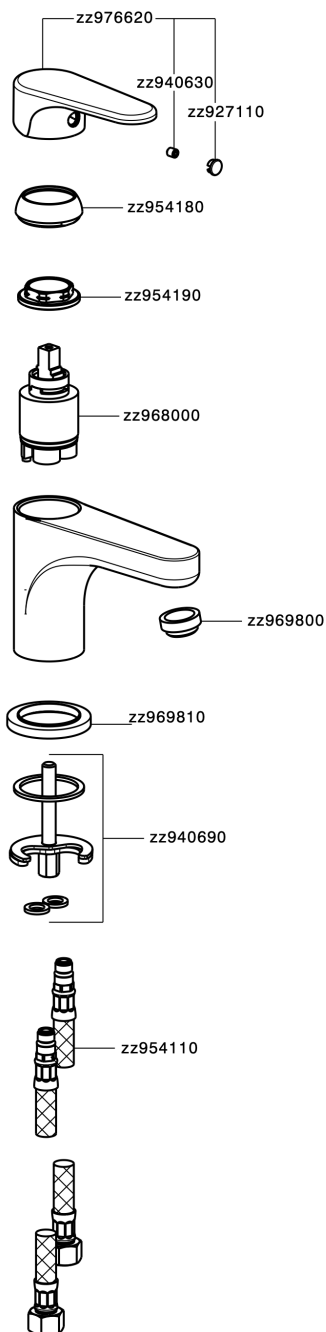

Single lever washbasin mixer EnergySave H3_AH000545

MODEL **AH000545**

Single lever washbasin mixer EnergySave, without waste, G.3/8" stainless steel flexible hoses

AVAILABLE FINISHINGS

-  **21** 21 Chrome
-  **2F** 2F Brushed Nickel
-  **40** 40 Matt Black

CHARACTERISTICS

Cartridge Spare Parts **ZZ96800000**

35 mm Cartridge

EcoStop

EcoStop feature limits water flow to approximately 50% of maximum output with one point of resistance on setting. Push slightly past the middle stop only when full water output is required. This will save water up to 50%.

EnergySave

Thanks to the EnergySave device, only cold water will be drawn if the lever is operated in the central position, so that the water heater will not be engaged and no hot water wasted, leading to considerable savings in energy and costs. The temperature can be adjusted by rotating the lever to the left, until the desired temperature is reached.

Single lever washbasin mixer EnergySave H3_AH000545

AH000545

<https://en.huberitalia.com/single-lever-washbasin-mixer-energysave-h3-ah000545>

2024-12-19