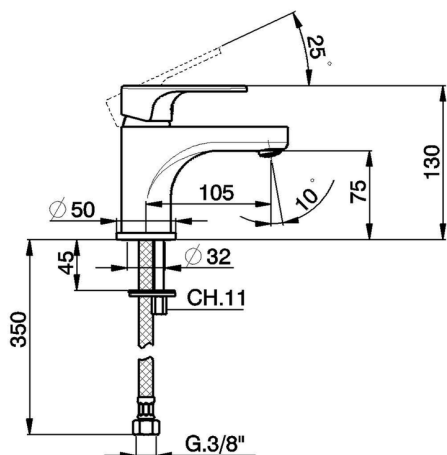

Single lever washbasin mixer EnergySave H3_AH000545

MODEL **AH000545**

Single lever washbasin mixer EnergySave, without waste, G.3/8" stainless steel flexible hoses

AVAILABLE FINISHINGS

-  **21** 21 Chrome
-  **2F** 2F Brushed Nickel
-  **40** 40 Matt Black

CHARACTERISTICS

Cartridge Spare Parts **ZZ96800000**

35 mm Cartridge

EcoStop

EcoStop feature limits water flow to approximately 50% of maximum output with one point of resistance on setting. Push slightly past the middle stop only when full water output is required. This will save water up to 50%.

EnergySave

Thanks to the EnergySave device, only cold water will be drawn if the lever is operated in the central position, so that the water heater will not be engaged and no hot water wasted, leading to considerable savings in energy and costs. The temperature can be adjusted by rotating the lever to the left, until the desired temperature is reached.