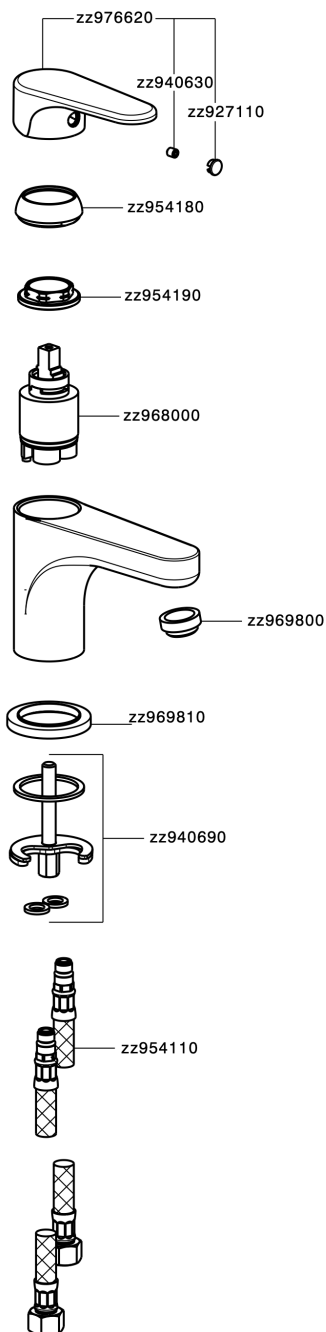

Single lever washbasin mixer EnergySave H3_AH000545

AH000545

<https://en.huberitalia.com/single-lever-washbasin-mixer-energysave-h3-ah000545>

2024-12-19