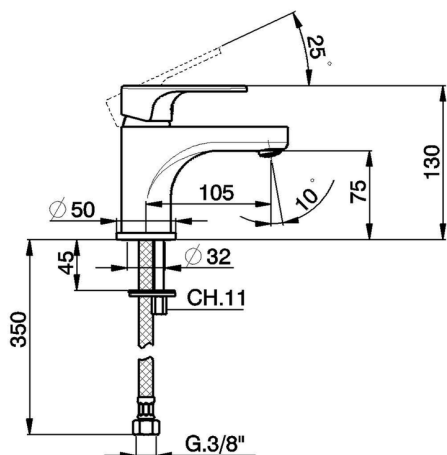

## Single lever washbasin mixer EnergySave H3\_AH000545

MODEL **AH000545**

Single lever washbasin mixer EnergySave, without waste, G.3/8" stainless steel flexible hoses

### CHARACTERISTICS

Cartridge Spare Parts **ZZ96800000**

**35 mm Cartridge**

#### EcoStop

EcoStop feature limits water flow to approximately 50% of maximum output with one point of resistance on setting. Push slightly past the middle stop only when full water output is required. This will save water up to 50%.