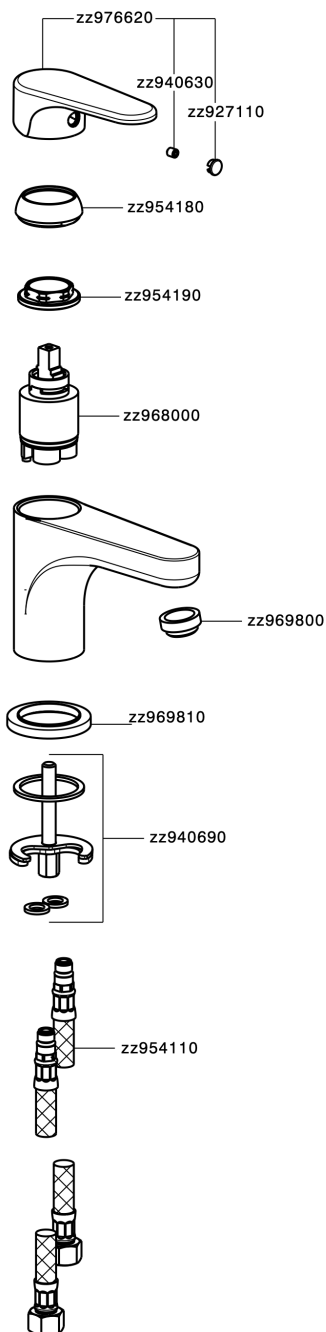

Single lever washbasin mixer EnergySave H3_AH000545

MODEL **AH000545**

Single lever washbasin mixer EnergySave, without waste, G.3/8" stainless steel flexible hoses

AVAILABLE FINISHINGS

-  **21** 21 Chrome
-  **2F** 2F Brushed Nickel
-  **40** 40 Matt Black

CHARACTERISTICS

Cartridge Spare Parts **ZZ96800000**

35 mm Cartridge

EcoStop

EcoStop feature limits water flow to approximately 50% of maximum output with one point of resistance on setting. Push slightly past the middle stop only when full water output is required. This will save water up to 50%.

EnergySave

Thanks to the EnergySave device, only cold water will be drawn if the lever is operated in the central position, so that the water heater will not be engaged and no hot water wasted, leading to considerable savings in energy and costs. The temperature can be adjusted by rotating the lever to the left, until the desired temperature is reached.

Single lever washbasin mixer EnergySave H3_AH000545

AH000545

<https://en.huberitalia.com/single-lever-washbasin-mixer-energysave-h3-ah000545>

2024-12-18