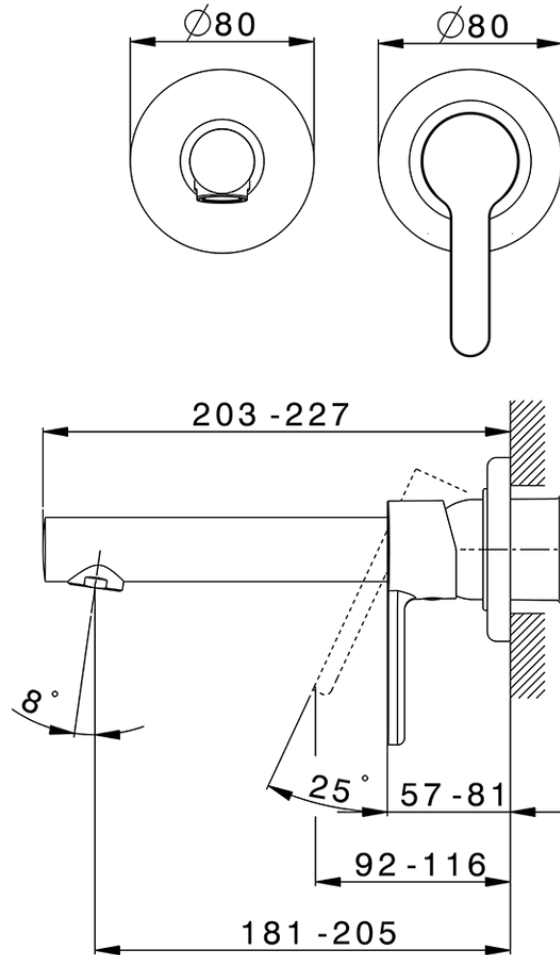

Exposed part for single lever washbasin valve H2\_H2005511

H2005511

<https://en.huberitalia.com/exposed-part-for-single-lever-washbasin-valve-h2-h2005511>

Piastra/Plate/Plaque/Platte/Placa

2-3mm: XX 56-76

10mm: XX 48-68