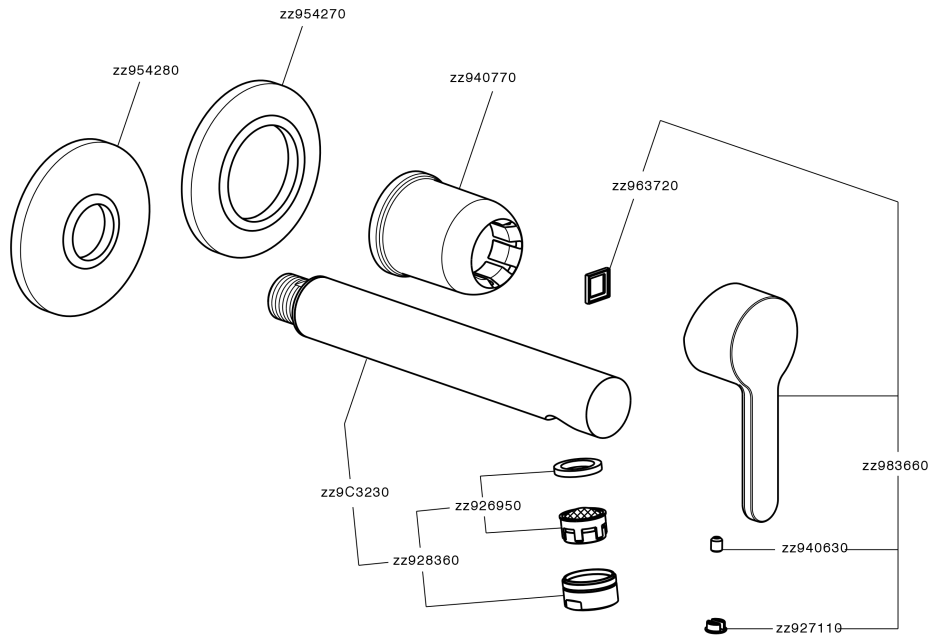

Exposed part for single lever washbasin valve H2_H2005511

H2005511

<https://en.huberitalia.com/exposed-part-for-single-lever-washbasin-valve-h2-h2005511>

Concealed single lever washbasin mixer Easy-Box CONCEALED_ZB002450

ZB002450

<https://en.huberitalia.com/concealed-single-lever-washbasin-mixer-easy-box-concealed-zb002450>

2024-11-23