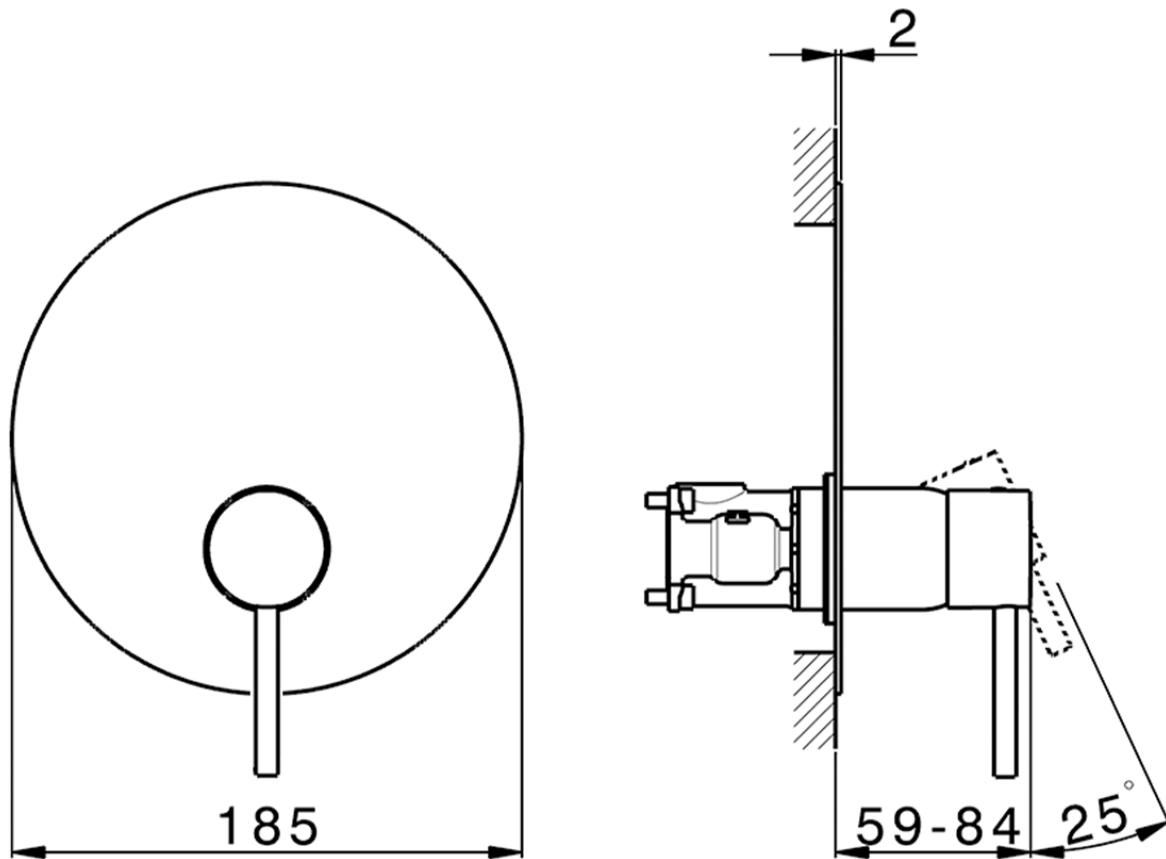

Exposed part for Single Lever One Box Valve M32_MT0BM010

MT0BM010

<https://en.huberitalia.com/exposed-part-for-single-lever-one-box-valve-m32-mt0bm010>

ZB00B031

<https://en.huberitalia.com/one-box-universal-concealed-part-one-box-zb00b031>