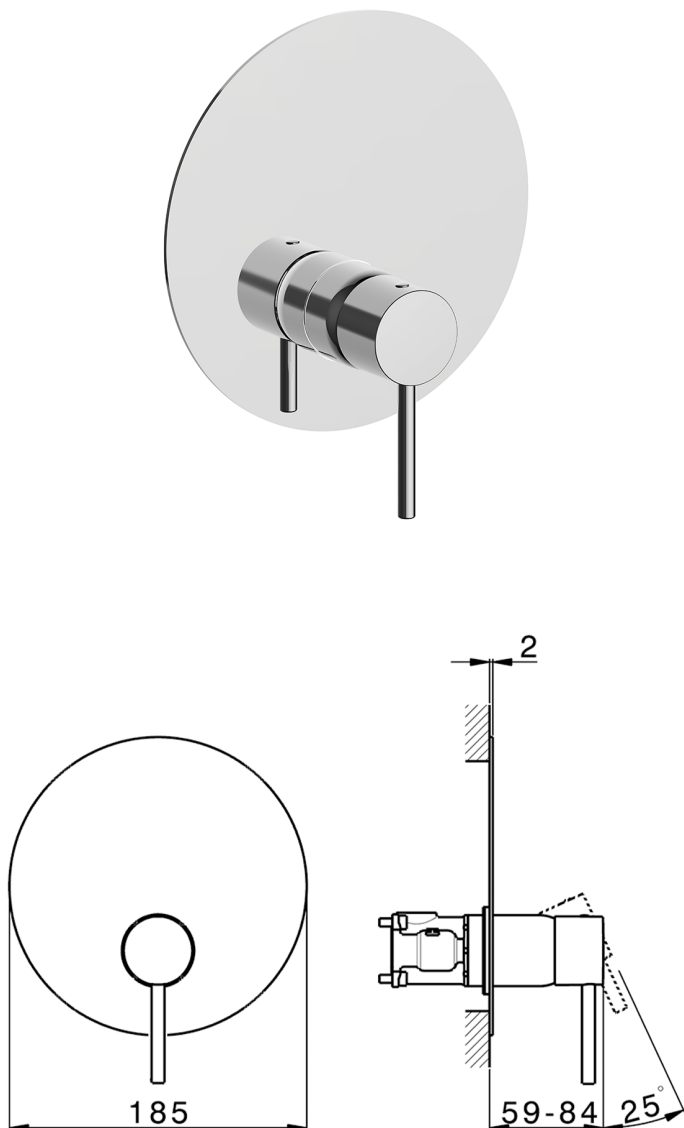

## Exposed part for Single Lever One Box Valve M32\_MT0BM010

MODEL **MT0BM010**

Exposed part for Single Lever One Box Valve, 1 Outlet, Minimum depth of installation: 67 mm, without concealed part, for items ZB00B030-ZB00B031

### CHARACTERISTICS

Cartridge Spare Parts **ZZ97179000**  
 Installation **Concealed**  
 Required concealed parts **ZB00B031**  
**ZB00B030**