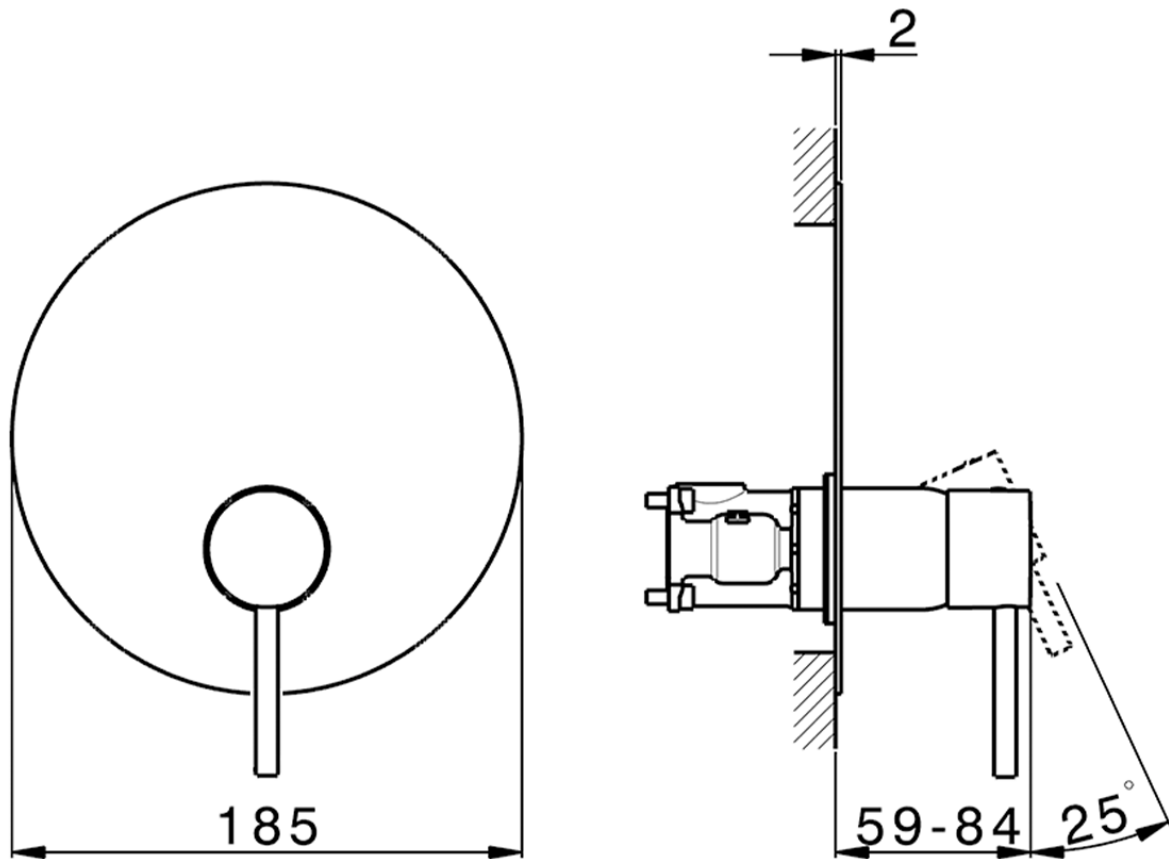

Exposed part for Single Lever One Box Valve M32_MT0BM010

MT0BM010

<https://en.huberitalia.com/exposed-part-for-single-lever-one-box-valve-m32-mt0bm010>

ZB00B031

<https://en.huberitalia.com/one-box-universal-concealed-part-one-box-zb00b031>