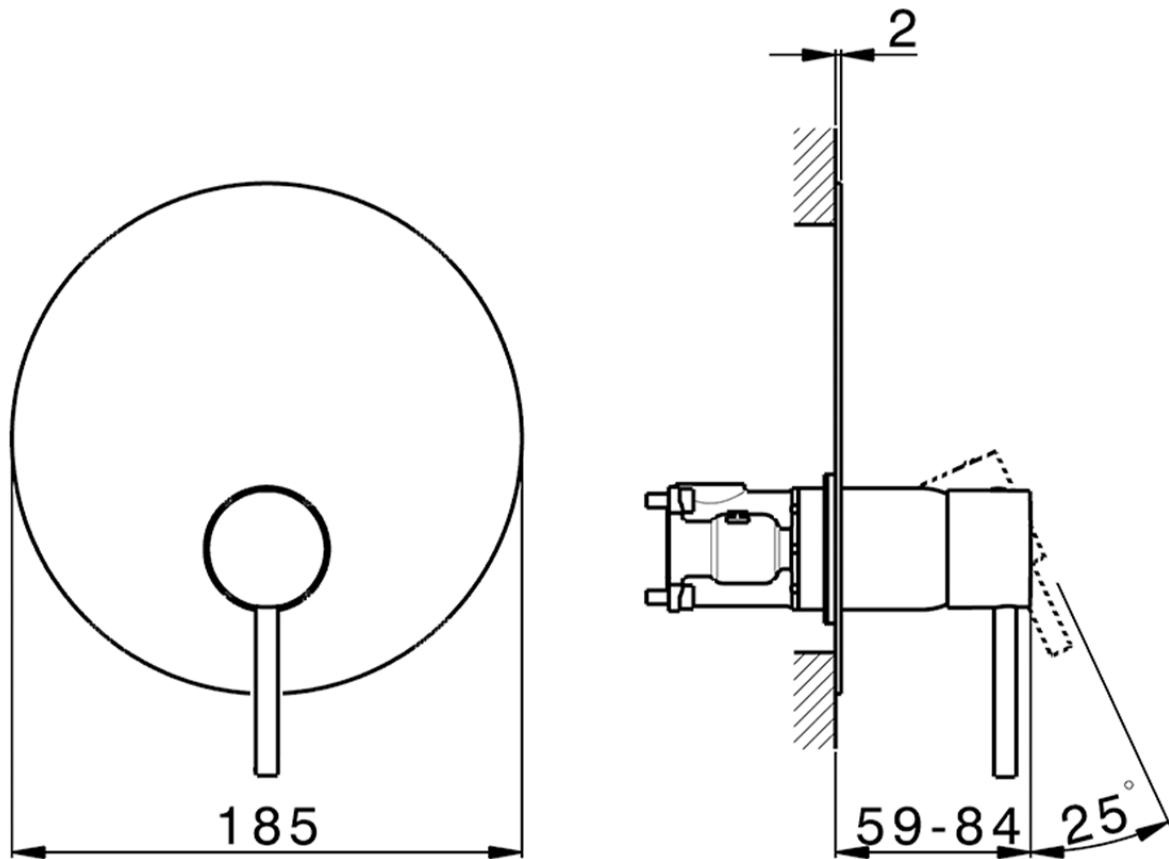

## Exposed part for Single Lever One Box Valve M32\_MT0BM010

MT0BM010

<https://en.huberitalia.com/exposed-part-for-single-lever-one-box-valve-m32-mt0bm010>

ZB00B031

<https://en.huberitalia.com/one-box-universal-concealed-part-one-box-zb00b031>