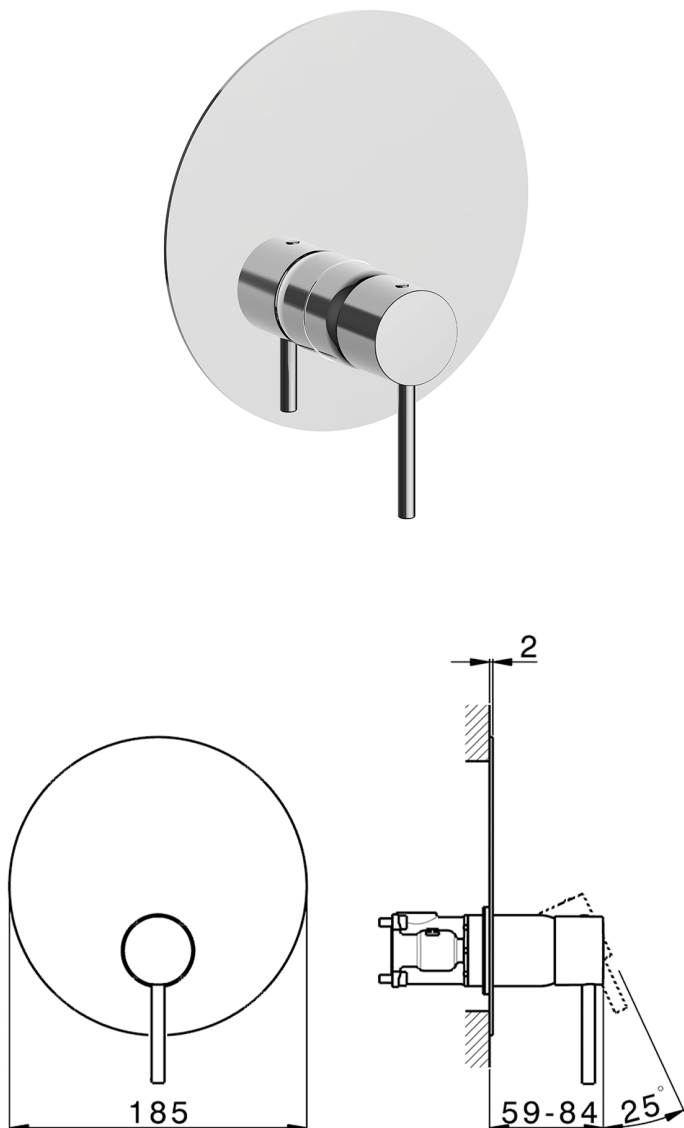

Exposed part for Single Lever One Box Valve M32_MT0BM010

MODEL **MT0BM010**

Exposed part for Single Lever One Box Valve, 1 Outlet, Minimum depth of installation: 67 mm, without concealed part, for items ZB00B030-ZB00B031

AVAILABLE FINISHINGS

-  **21** 21 Chrome
-  **26** 26 Old Copper
-  **2F** 2F Brushed Nickel
-  **2W** 2W Brushed Gold
-  **40** 40 Matt Black
-  **4Q** 4Q Matt White

CHARACTERISTICS

Cartridge Spare Parts **ZZ97179000**
 Installation **Concealed**
 Required concealed parts **ZB00B031**
ZB00B030

One Box Universal Concealed Part ONE BOX_ZB00B031

MODEL **ZB00B031**

One Box Universal Concealed Part, for 1 or 2 or 3 outlet thermostatic or single lever, without trim kit, with noise reducers, with sealing gasket