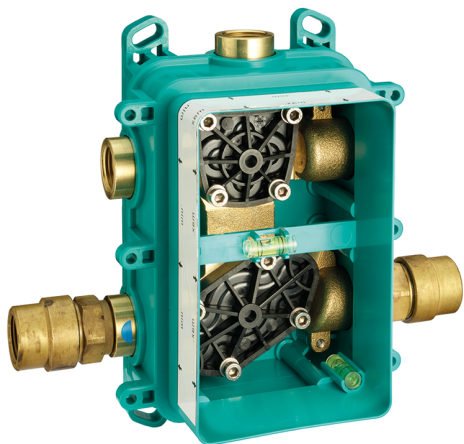

Exposed part for Single Lever One Box Valve M32_MT0BM010

MODEL **MT0BM010**

Exposed part for Single Lever One Box Valve, 1 Outlet, Minimum depth of installation: 67 mm, without concealed part, for items ZB00B030-ZB00B031

AVAILABLE FINISHINGS

-  **21** 21 Chrome
-  **26** 26 Old Copper
-  **2F** 2F Brushed Nickel
-  **2W** 2W Brushed Gold
-  **40** 40 Matt Black
-  **4Q** 4Q Matt White

CHARACTERISTICS

Cartridge Spare Parts **ZZ97179000**
 Installation **Concealed**
 Required concealed parts **ZB00B031**
ZB00B030

One Box Universal Concealed Part ONE BOX_ZB00B031

MODEL **ZB00B031**

One Box Universal Concealed Part, for 1 or 2 or 3 outlet thermostatic or single lever, without trim kit, with noise reducers, with sealing gasket

One Box Universal Concealed Part ONE BOX_ZB00B030

MODEL **ZB00B030**

One Box Universal Concealed Part, for 1 or 2 or 3 outlet thermostatic or single lever, without trim kit, without noise reducers, with sealing gasket