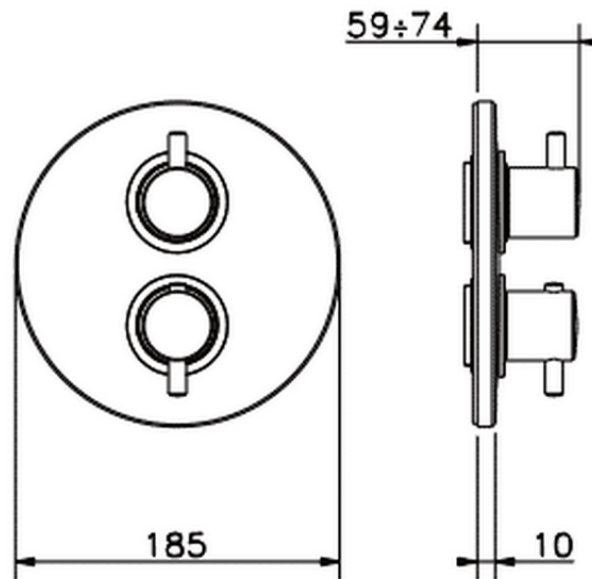

Exposed part for con.thermo.shower valve, 2-outlet TRATTO EVO_TV018100

TV018100

<https://en.huberitalia.com/exposed-part-for-con-thermo-shower-valve-2-outlet-tratto-evo-tv018100>

Piastra/Plate/Plaque/Platte/Placa

2-3mm: XX 25-40 YY 76-91

10 mm: XX 16-31 YY 65-80

ZB018101

<https://en.huberitalia.com/2-outlet-concealed-thermostatic-shower-valve-concealed-zb018101>

2026-06-25