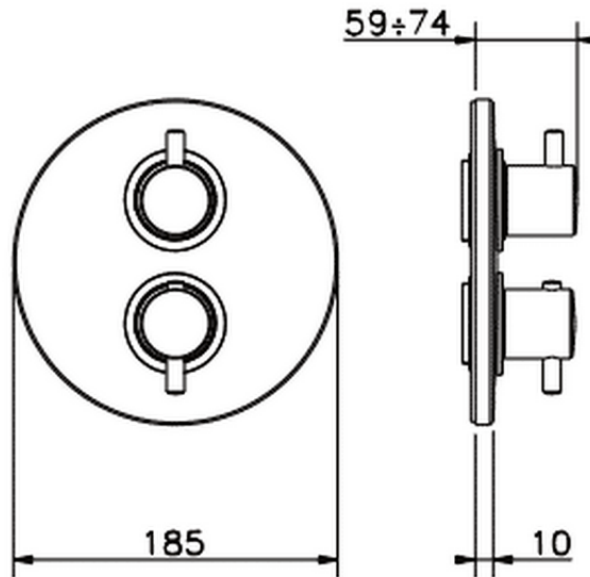

## Exposed part for con.thermo.shower valve, 2-outlet TRATTO EVO\_TV018100

TV018100

<https://en.huberitalia.com/exposed-part-for-con-thermo-shower-valve-2-outlet-tratto-evo-tv018100>

Piastra/Plate/Plaque/Platte/Placa

2-3mm: XX 25-40 YY 76-91

10 mm: XX 16-31 YY 65-80

ZB018101

<https://en.huberitalia.com/2-outlet-concealed-thermostatic-shower-valve-concealed-zb018101>

2026-04-05