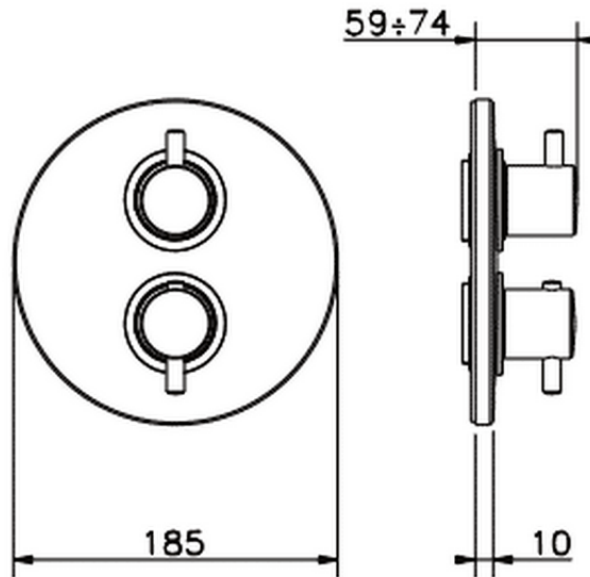

## Exposed part for con.thermo.shower valve, 2-outlet TRATTO EVO\_TV018100

TV018100

<https://en.huberitalia.com/exposed-part-for-con-thermo-shower-valve-2-outlet-tratto-evo-tv018100>

## Piastra/Plate/Plaque/Platte/Placa

2-3mm: XX 25-40 YY 76-91

10 mm: XX 16-31 YY 65-80