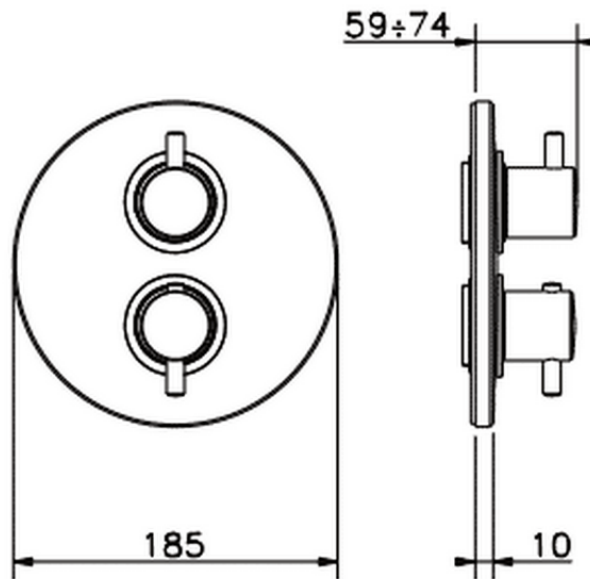

Exposed part for con.thermo.shower valve, 2-outlet TRATTO EVO_TV018100

TV018100

<https://en.huberitalia.com/exposed-part-for-con-thermo-shower-valve-2-outlet-tratto-evo-tv018100>

Piastra/Plate/Plaque/Platte/Placa

2-3mm: XX 25-40 YY 76-91

10 mm: XX 16-31 YY 65-80

ZB018101

<https://en.huberitalia.com/2-outlet-concealed-thermostatic-shower-valve-concealed-zb018101>

2026-05-25