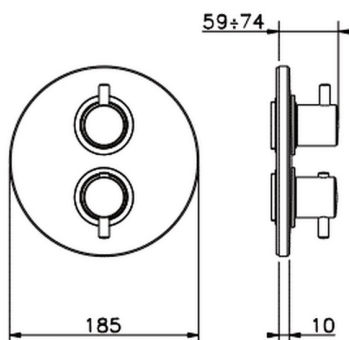

Thermostatic

The Huber thermostatic is your personal water manager, helping you to handle, control and save water and energy.