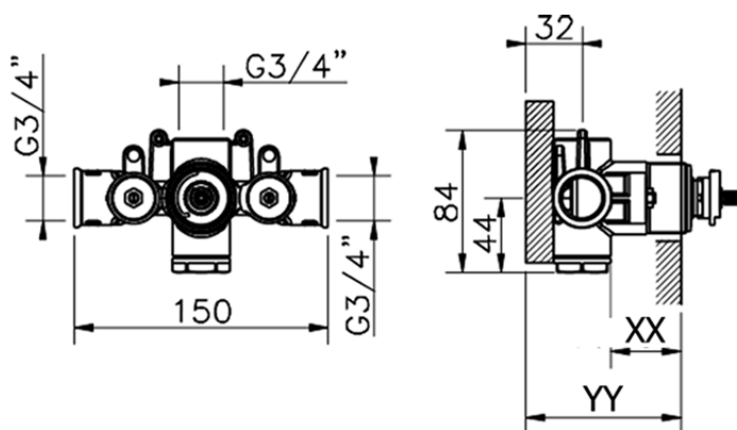

## Exposed part for concealed thermo shower valve THERMO\_SU007200

SU007200

<https://en.huberitalia.com/exposed-part-for-concealed-thermo-shower-valve-thermo-su007200>

Piastra/Plate/Plaque/Platte/Placa

2-3mm: XX 25-40 YY 76-91

10mm: XX 16-31 YY 65-80

ZB007221

<https://en.huberitalia.com/3-4-concealed-thermostatic-shower-valve-concealed-zb007221>

ZB007201

<https://en.huberitalia.com/1-2-concealed-thermostatic-shower-valve-concealed-zb007201>