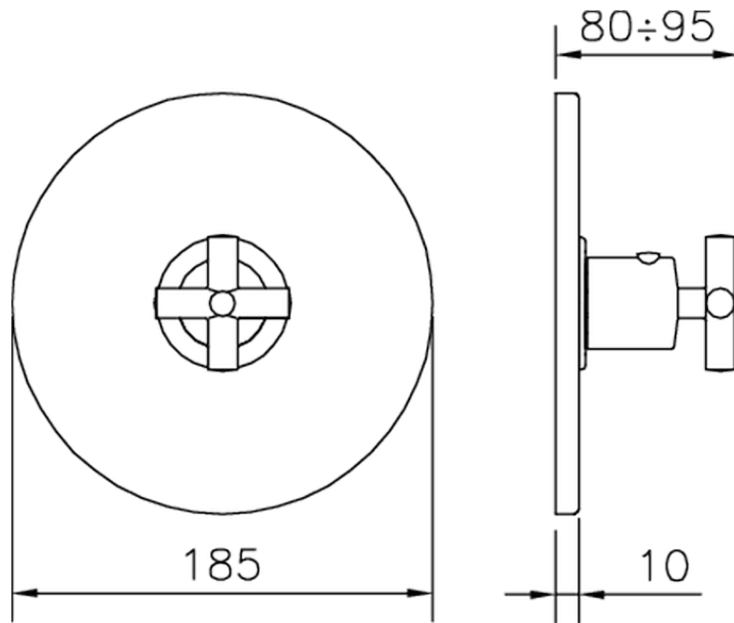

## Exposed part for concealed thermo shower valve THERMO\_SU007200

SU007200

<https://en.huberitalia.com/exposed-part-for-concealed-thermo-shower-valve-thermo-su007200>

Piastra/Plate/Plaque/Platte/Placa

2-3mm: XX 25-40 YY 76-91

10mm: XX 16-31 YY 65-80

ZB007221

<https://en.huberitalia.com/3-4-concealed-thermostatic-shower-valve-concealed-zb007221>

ZB007201

<https://en.huberitalia.com/1-2-concealed-thermostatic-shower-valve-concealed-zb007201>