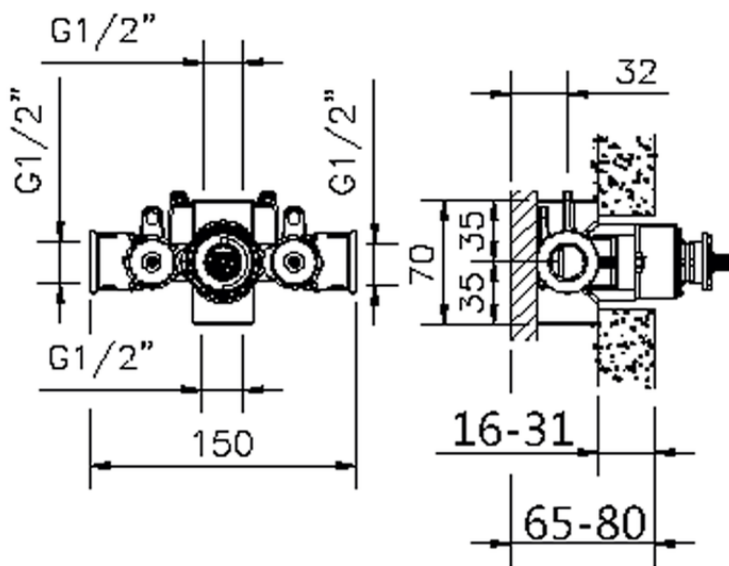

## Exposed part for concealed thermo shower valve THERMO\_SU007200

SU007200

<https://en.huberitalia.com/exposed-part-for-concealed-thermo-shower-valve-thermo-su007200>

Piastra/Plate/Plaque/Platte/Placa

2-3mm: XX 25-40 YY 76-91

10mm: XX 16-31 YY 65-80

ZB007221

<https://en.huberitalia.com/3-4-concealed-thermostatic-shower-valve-concealed-zb007221>

ZB007201

<https://en.huberitalia.com/1-2-concealed-thermostatic-shower-valve-concealed-zb007201>