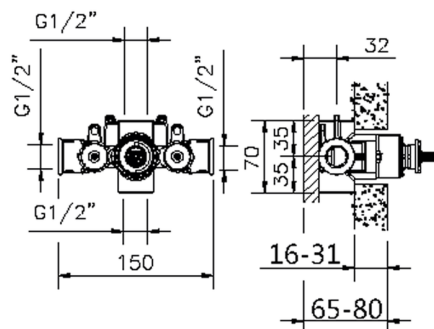

Thermostatic

The Huber thermostatic is your personal water manager, helping you to handle, control and save water and energy.

2024-12-23