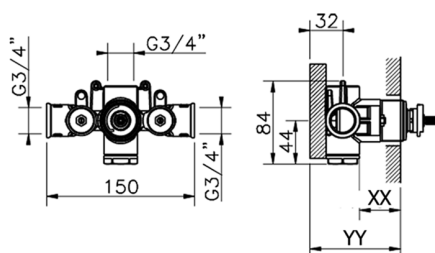

3/4" Concealed thermostatic shower valve CONCEALED_ZB007221

MODEL **ZB007221**

3/4" Concealed thermostatic valve, without
Stopvalve, without trim kit

AVAILABLE FINISHINGS

CHARACTERISTICS

Installation	Concealed
Cartridge Spare Parts	23.51A.HF
HF Thermostatic Valve	
Concealed	1