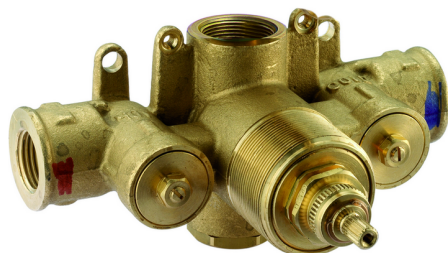

Exposed part for concealed thermo shower valve THERMO_SU007200

MODEL **SU007200**

Exposed part for concealed thermo shower valve, without stopvalve, without concealed part, for items ZB007201-ZB007221

AVAILABLE FINISHINGS

-  **21** 21 Chrome
-  **40** 40 Matt Black
-  **2F** 2F Brushed Nickel
-  **2W** 2W Brushed Gold

CHARACTERISTICS

Installation **Concealed**
 Required concealed parts **ZB007221**
ZB007201

Thermostatic

The Huber thermostatic is your personal water manager, helping you to handle, control and save water and energy.

3/4" Concealed thermostatic shower valve CONCEALED_ZB007221

MODEL **ZB007221**

3/4" Concealed thermostatic valve, without
Stopvalve, without trim kit

AVAILABLE FINISHINGS

CHARACTERISTICS

Installation	Concealed
Cartridge Spare Parts	23.51A.HF
HF Thermostatic Valve	
Concealed	1

1/2" Concealed thermostatic shower valve CONCEALED_ZB007201

MODEL **ZB007201**

1/2" Concealed thermostatic shower valve, without Stopvalve, without trim kit

AVAILABLE FINISHINGS

 **04** 04 Without finishing