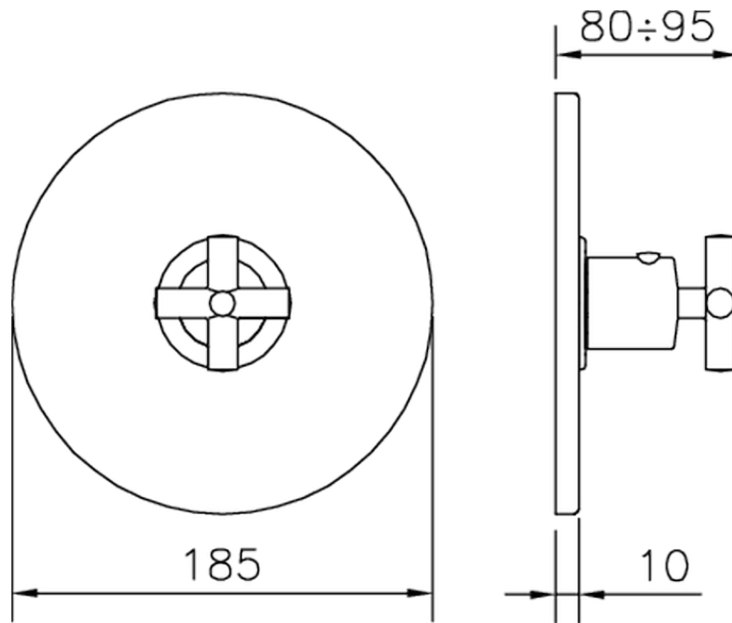

Exposed part for concealed thermo shower valve THERMO_SU007200

SU007200

<https://en.huberitalia.com/exposed-part-for-concealed-thermo-shower-valve-thermo-su007200>

Piastra/Plate/Plaque/Platte/Placa

2-3mm: XX 25-40 YY 76-91

10mm: XX 16-31 YY 65-80

ZB007221

<https://en.huberitalia.com/3-4-concealed-thermostatic-shower-valve-concealed-zb007221>

ZB007201

<https://en.huberitalia.com/1-2-concealed-thermostatic-shower-valve-concealed-zb007201>