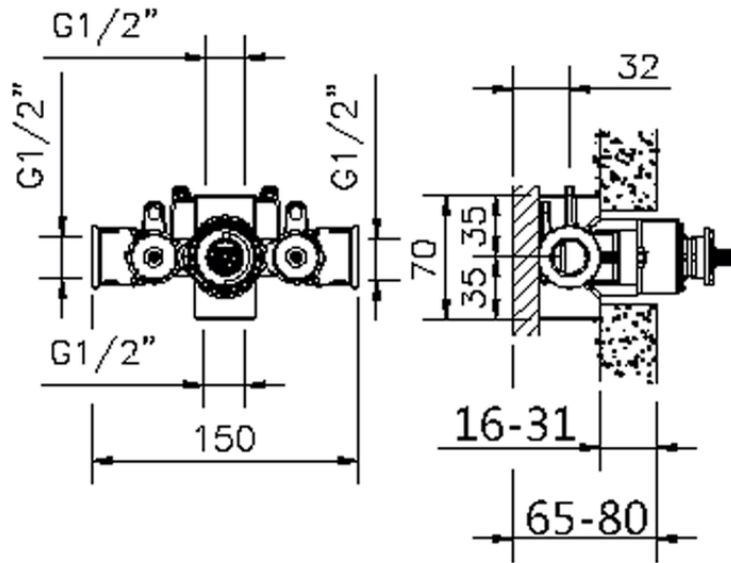

Exposed part for concealed thermo shower valve THERMO_SU007200

SU007200

<https://en.huberitalia.com/exposed-part-for-concealed-thermo-shower-valve-thermo-su007200>

Piastra/Plate/Plaque/Platte/Placa

2-3mm: XX 25-40 YY 76-91

10mm: XX 16-31 YY 65-80

ZB007221

<https://en.huberitalia.com/3-4-concealed-thermostatic-shower-valve-concealed-zb007221>

ZB007201

<https://en.huberitalia.com/1-2-concealed-thermostatic-shower-valve-concealed-zb007201>