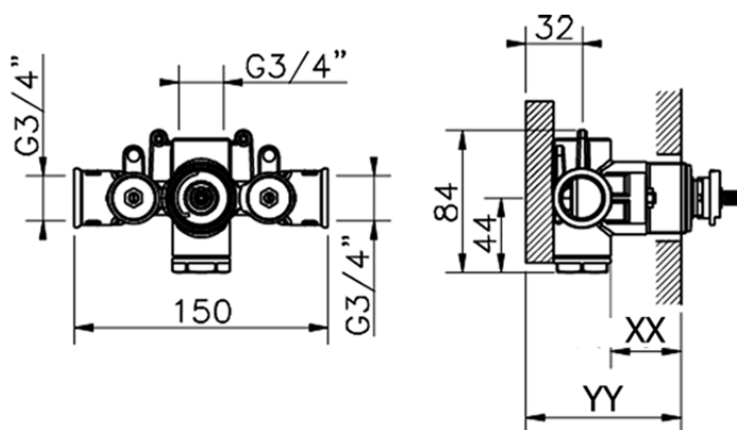

Exposed part for concealed thermo shower valve THERMO_SU007200

SU007200

<https://en.huberitalia.com/exposed-part-for-concealed-thermo-shower-valve-thermo-su007200>

Piastra/Plate/Plaque/Platte/Placa

2-3mm: XX 25-40 YY 76-91

10mm: XX 16-31 YY 65-80

ZB007221

<https://en.huberitalia.com/3-4-concealed-thermostatic-shower-valve-concealed-zb007221>

ZB007201

<https://en.huberitalia.com/1-2-concealed-thermostatic-shower-valve-concealed-zb007201>