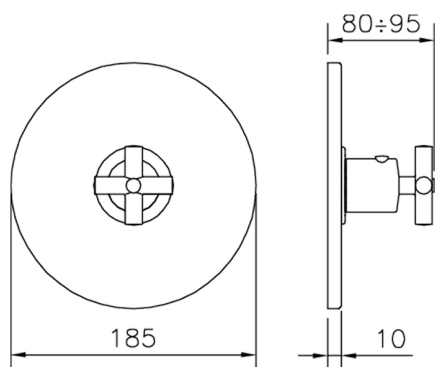

CHARACTERISTICS

Installation **Concealed**
Required concealed parts **ZB007221**
ZB007201

Thermostatic

The Huber thermostatic is your personal water manager, helping you to handle, control and save water and energy.