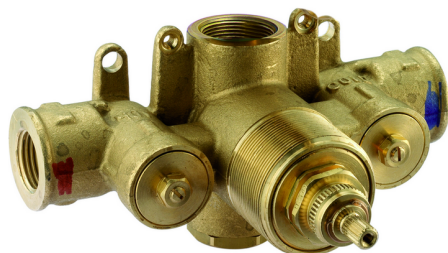

Exposed part for concealed thermo shower valve THERMO_SU007200

MODEL **SU007200**

Exposed part for concealed thermo shower valve, without stop valve, without concealed part, for items ZB007201-ZB007221

AVAILABLE FINISHINGS

-  **21** 21 Chrome
-  **40** 40 Matt Black
-  **2F** 2F Brushed Nickel
-  **2W** 2W Brushed Gold

CHARACTERISTICS

Installation **Concealed**
 Required concealed parts **ZB007221**
ZB007201

Thermostatic

The Huber thermostatic is your personal water manager, helping you to handle, control and save water and energy.

3/4" Concealed thermostatic shower valve CONCEALED_ZB007221

MODEL **ZB007221**

3/4" Concealed thermostatic valve, without Stopvalve, without trim kit

AVAILABLE FINISHINGS

CHARACTERISTICS

Installation	Concealed
Cartridge Spare Parts	23.51A.HF
HF Thermostatic Valve	
Concealed	1

1/2" Concealed thermostatic shower valve CONCEALED_ZB007201

MODEL **ZB007201**

1/2" Concealed thermostatic shower valve, without Stopvalve, without trim kit

AVAILABLE FINISHINGS

CHARACTERISTICS

Installation **Concealed**