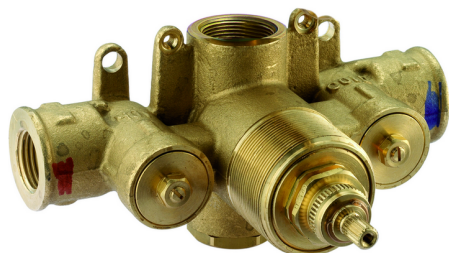

Exposed part for concealed thermo shower valve THERMO_SU007200

MODEL **SU007200**

Exposed part for concealed thermo shower valve, without stop valve, without concealed part, for items ZB007201-ZB007221

AVAILABLE FINISHINGS

-  **21** 21 Chrome
-  **40** 40 Matt Black
-  **2F** 2F Brushed Nickel
-  **2W** 2W Brushed Gold

CHARACTERISTICS

Installation **Concealed**
 Required concealed parts **ZB007221**
ZB007201

Thermostatic

The Huber thermostatic is your personal water manager, helping you to handle, control and save water and energy.

3/4" Concealed thermostatic shower valve CONCEALED_ZB007221

MODEL **ZB007221**

3/4" Concealed thermostatic valve, without Stopvalve, without trim kit

AVAILABLE FINISHINGS

CHARACTERISTICS

Installation	Concealed
Cartridge Spare Parts	23.51A.HF
HF Thermostatic Valve	
Concealed	1

1/2" Concealed thermostatic shower valve CONCEALED_ZB007201

MODEL **ZB007201**

1/2" Concealed thermostatic shower valve, without Stopvalve, without trim kit

AVAILABLE FINISHINGS

CHARACTERISTICS

Installation **Concealed**