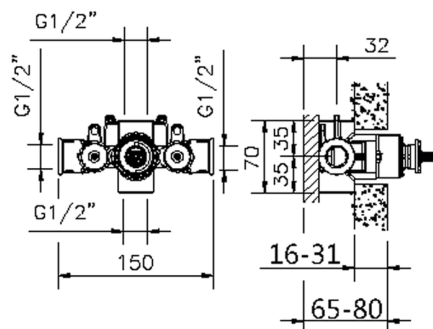

Thermostatic

The Huber thermostatic is your personal water manager, helping you to handle, control and save water and energy.

2024-12-18