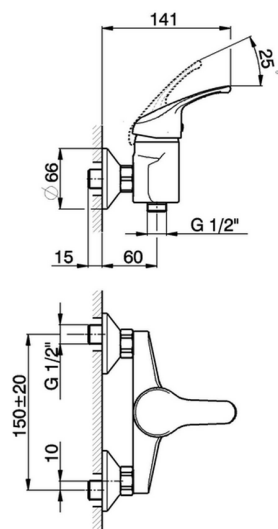

Single lever shower mixer BACCARAT_BC000440

MODEL **BC000440**

Single lever shower mixer, without shower set, 1/2" M flexible connection

AVAILABLE FINISHINGS

21 21 Chrome

CHARACTERISTICS

Cartridge Spare Parts **ZZ95274000**

40 mm Cartridge

2024-12-18