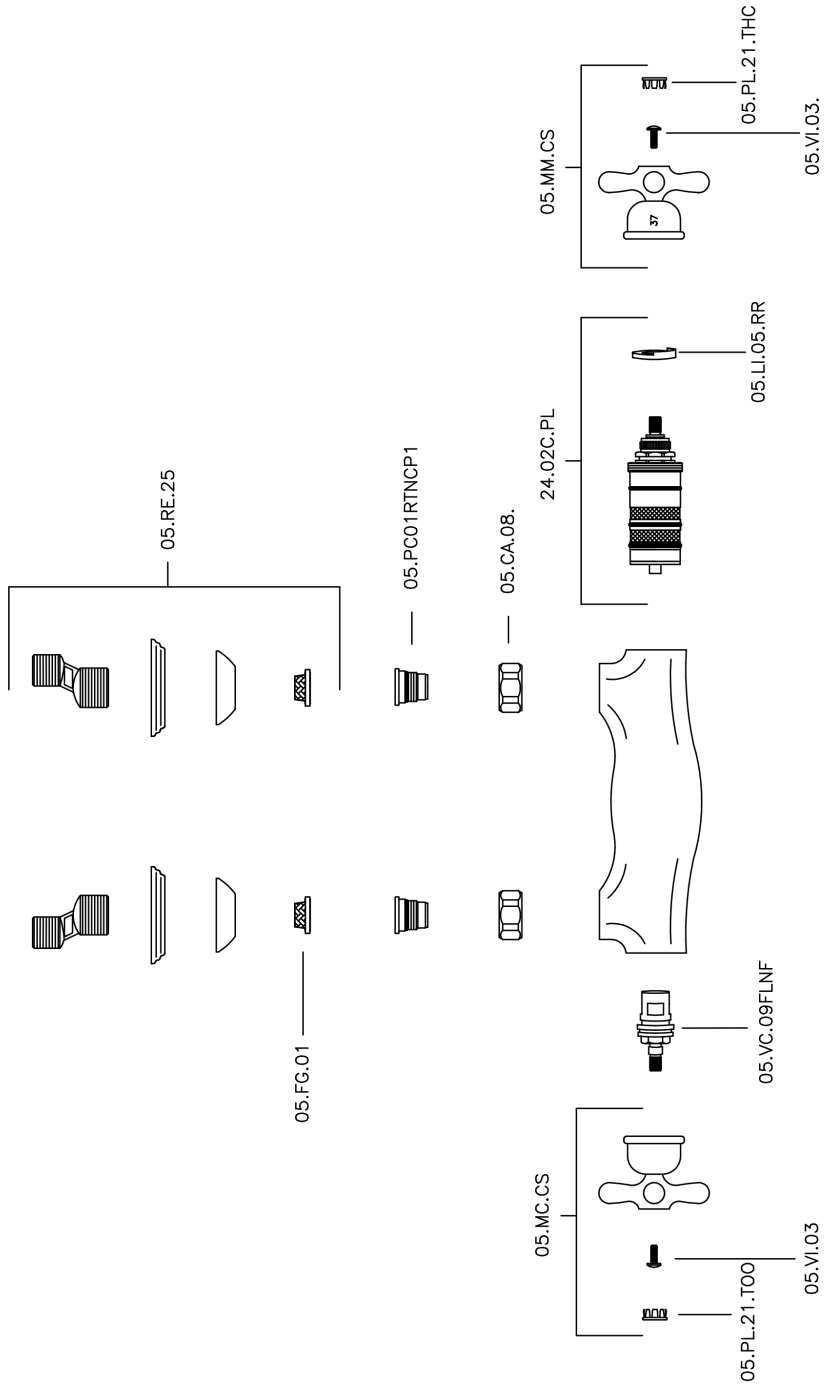

Thermostatic shower mixer CROISETTE_CST01010

MODEL **CST01010**

Thermostatic shower mixer, without shower set, 1/2" M flexible connection

AVAILABLE FINISHINGS

-  **21** 21 Chrome
-  **27** 27 Old Bronze
-  **2G** 2G Antique Gold
-  **2W** 2W Brushed Gold

CHARACTERISTICS

Cartridge Spare Parts **24.04A.PP**

8x20 Plus P Thermostatic Valve

Thermostatic

The Huber thermostatic is your personal water manager, helping you to handle, control and save water and energy.

Thermostatic shower mixer CROISSETTE_CST01010

CST01010

<https://en.huberitalia.com/thermostatic-shower-mixer-croisette-cst01010>

2026-04-11