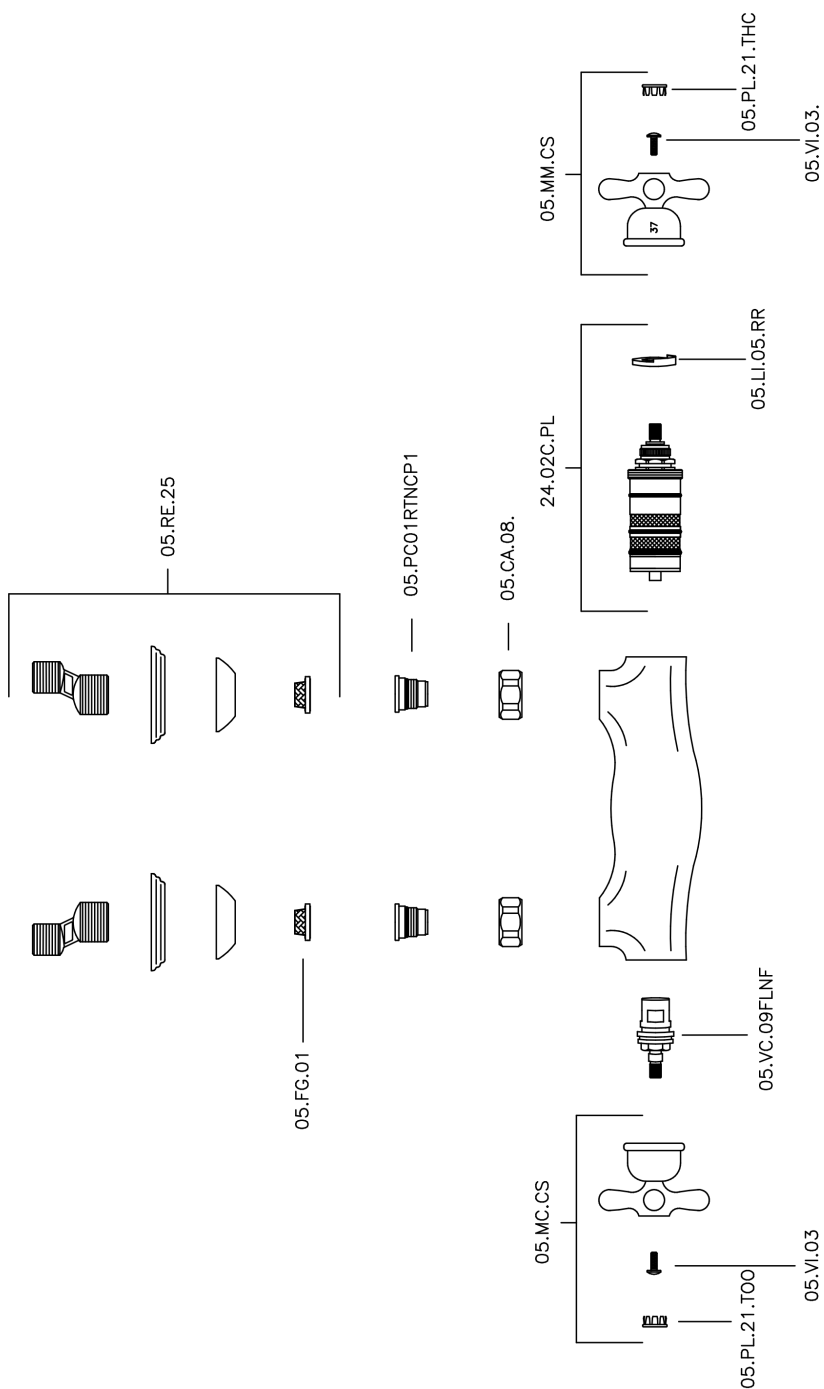

Thermostatic shower mixer CROISETTE_CST01010

CST01010

<https://en.huberitalia.com/thermostatic-shower-mixer-croisette-cst01010>

2026-06-13