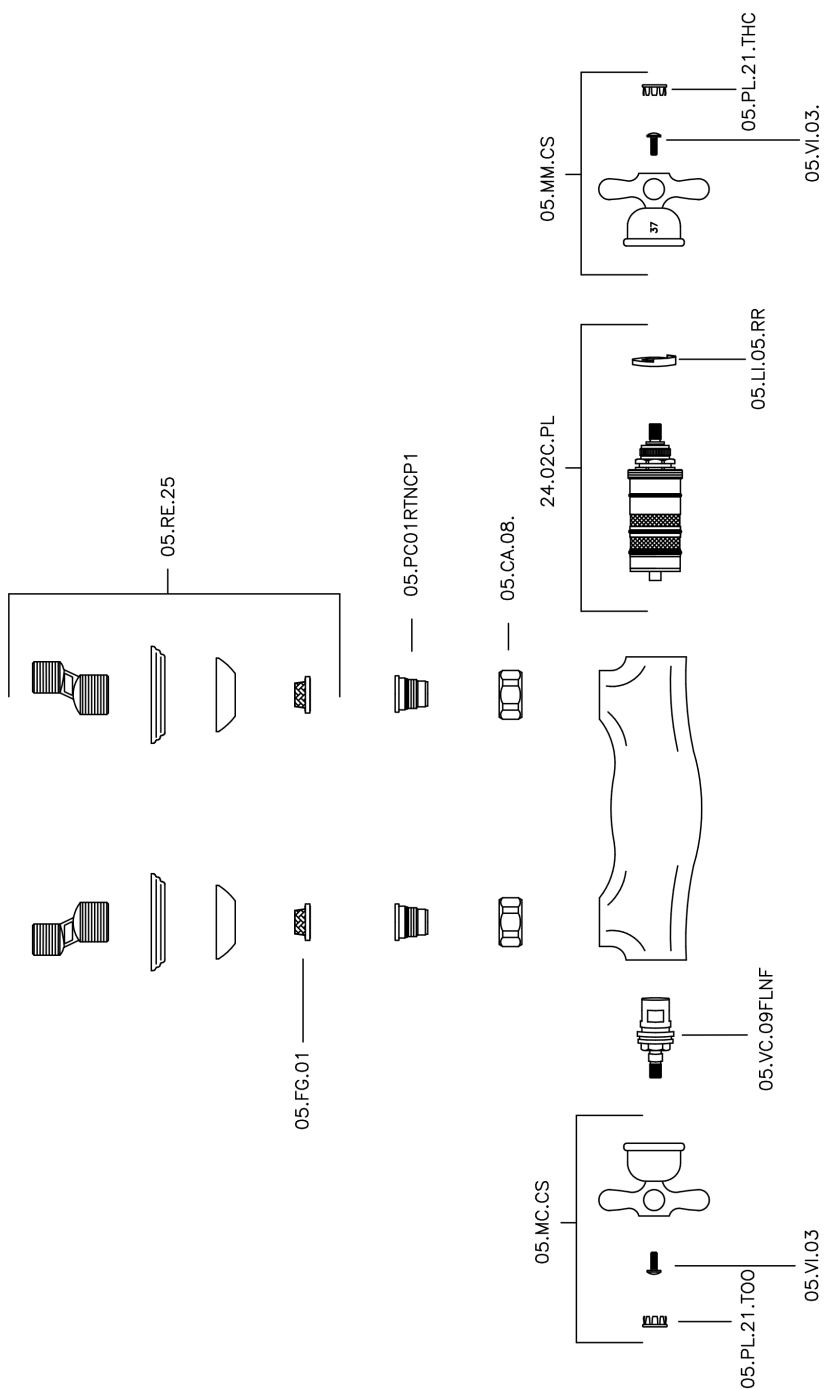

Thermostatic shower mixer CROISETTE_CST01010

MODEL **CST01010**

Thermostatic shower mixer, without shower set, 1/2" M flexible connection

AVAILABLE FINISHINGS

-  **21** 21 Chrome
-  **27** 27 Old Bronze
-  **2G** 2G Antique Gold
-  **2W** 2W Brushed Gold

CHARACTERISTICS

Cartridge Spare Parts **24.04A.PP**

8x20 Plus P Thermostatic Valve

Thermostatic

The Huber thermostatic is your personal water manager, helping you to handle, control and save water and energy.

Thermostatic shower mixer CROISETTE_CST01010

CST01010

<https://en.huberitalia.com/thermostatic-shower-mixer-croisette-cst01010>

2026-04-06