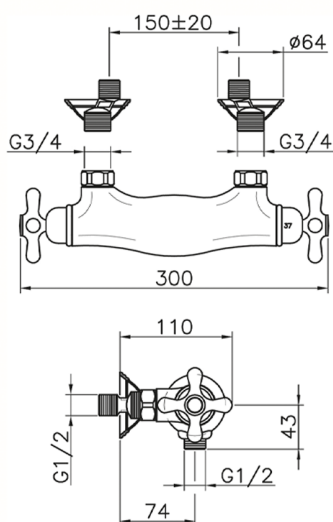

## Thermostatic shower mixer CROISETTE\_CST01010

MODEL **CST01010**

Thermostatic shower mixer, without shower set, 1/2" M flexible connection

### CHARACTERISTICS

Cartridge Spare Parts **24.04A.PP**

**8x20 Plus P Thermostatic Valve**