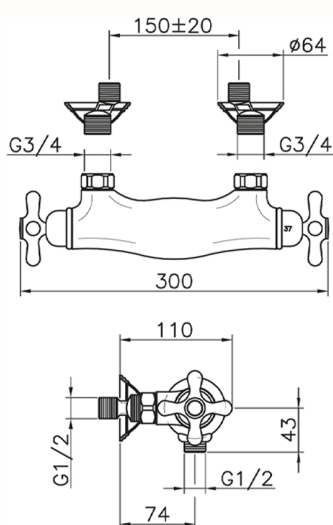

## Thermostatic shower mixer CROISETTE\_CST01010

MODEL **CST01010**

Thermostatic shower mixer, without shower set, 1/2" M flexible connection

### CHARACTERISTICS

Cartridge Spare Parts **24.04A.PP**

**8x20 Plus P Thermostatic Valve**