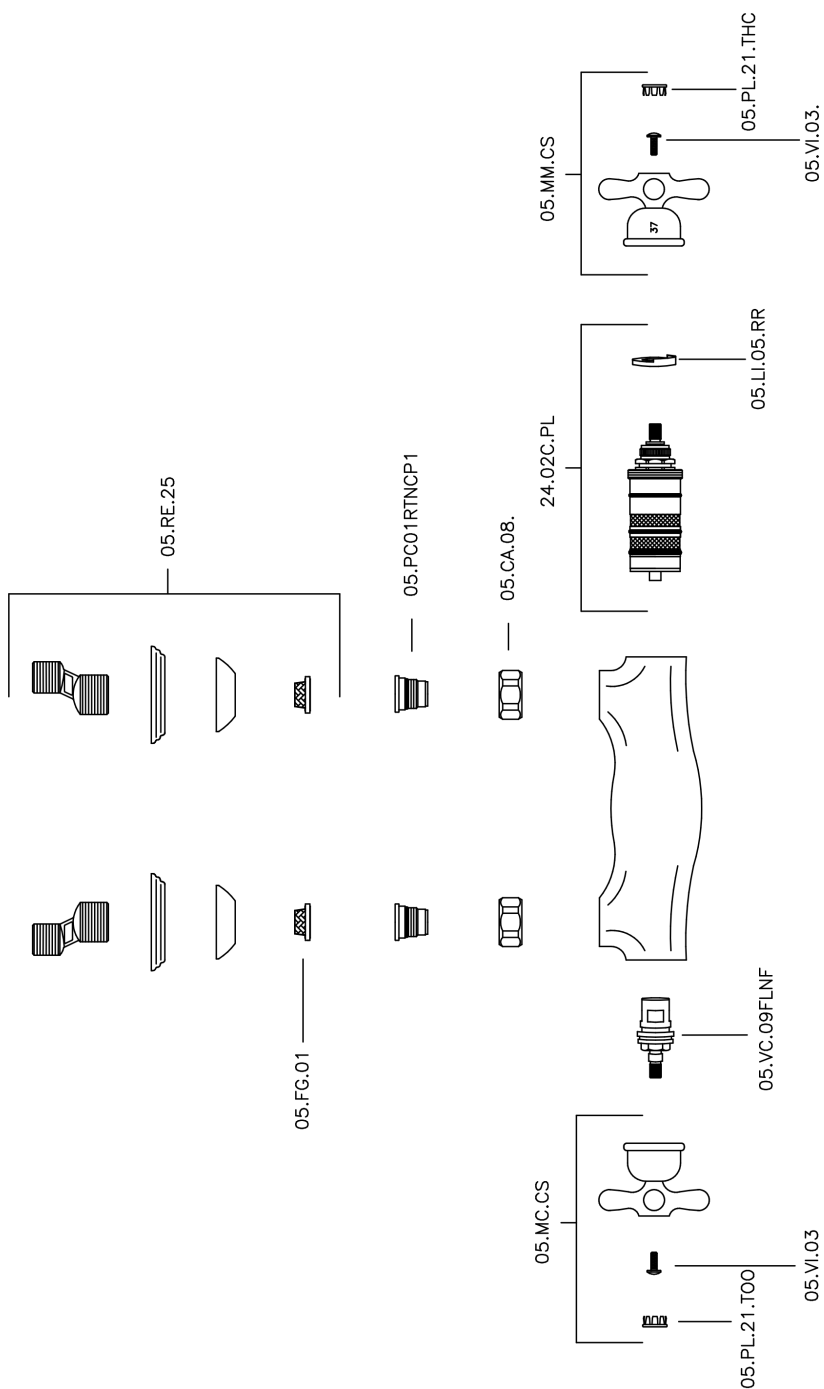

Thermostatic shower mixer CROISSETTE_CST01010

CST01010

<https://en.huberitalia.com/thermostatic-shower-mixer-croisette-cst01010>

2026-04-06