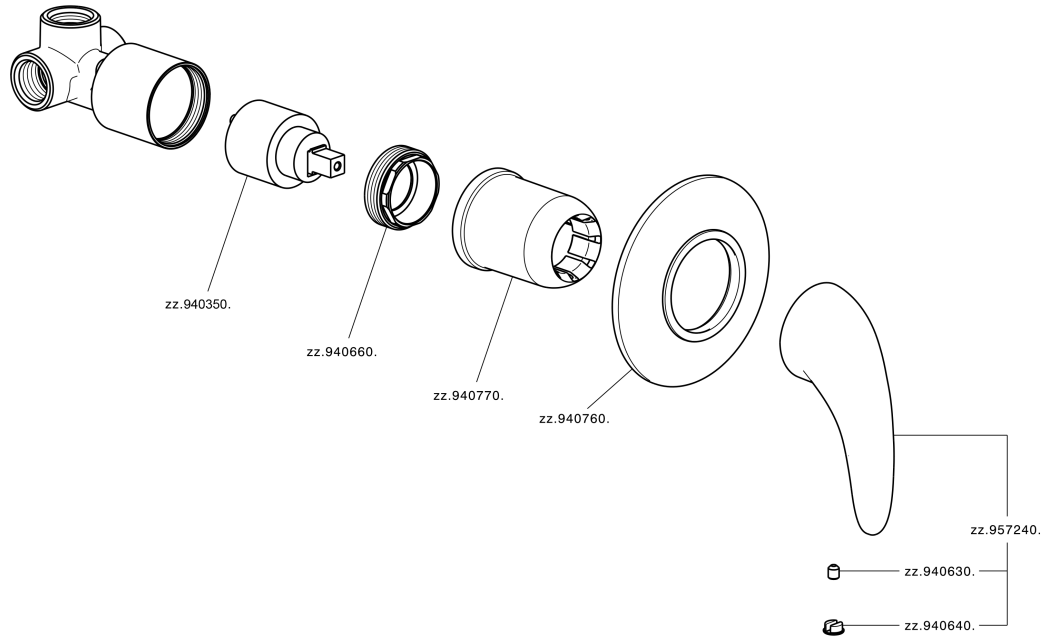

## Concealed single lever shower valve NORMA\_NM000300

NM000300

<https://en.huberitalia.com/concealed-single-lever-shower-valve-norma-nm000300>

2025-04-03