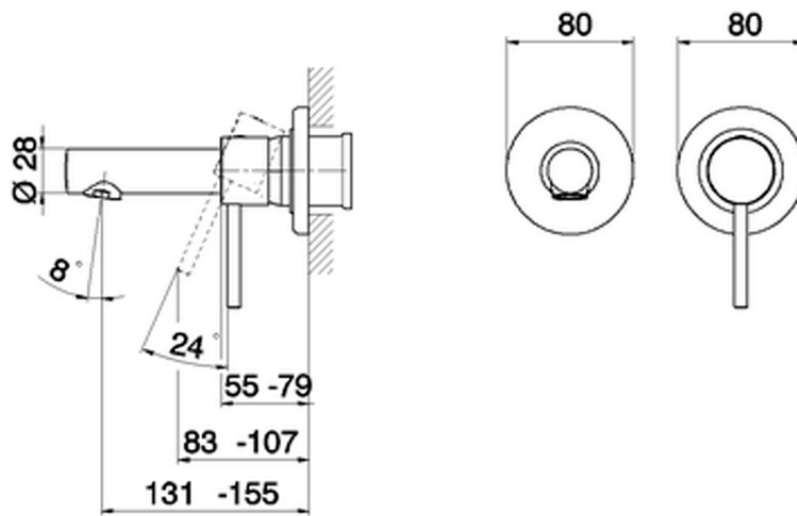

## Exposed part for single lever washbasin valve TRATTO EVO\_TV005510

TV005510

<https://en.huberitalia.com/exposed-part-for-single-lever-washbasin-valve-tratto-evo-tv005510>

Piastra/Plate/Plaque/Platte/Placa

2-3mm: XX 56-76

10mm: XX 48-68