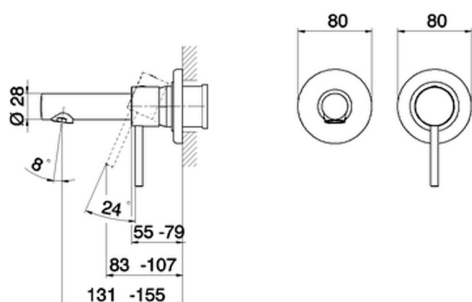

## Exposed part for single lever washbasin valve TRATTO EVO\_TV005510

MODEL **TV005510**

Exposed part for single lever washbasin valve, without concealed part, spout L.150 mm, for item Easy-Box ZB002450 and art. ZB025510

## Concealed single lever washbasin mixer Easy-Box CONCEALED\_ZB002450

MODEL **ZB002450**

Concealed single lever washbasin mixer  
Easy-Box, with protection guard box, without trim kit

AVAILABLE FINISHINGS

CHARACTERISTICS

Concealed **1**  
Cartridge Spare Parts **ZZ95409000**  
**35 mm Cartridge**

Piastra/Plate/Plaque/Platte/Placa

2-3mm: XX 56-76

10mm: XX 48-68