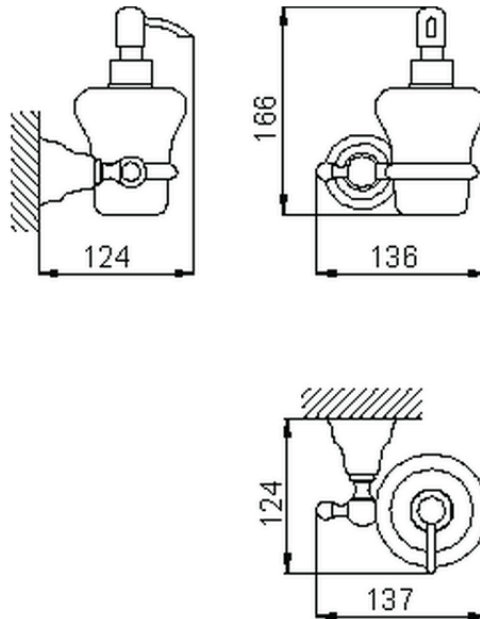

## Wall mounted soap dispenser CROISSETTE\_4024.01H.

4024.01H.

<https://en.huberitalia.com/wall-mounted-soap-dispenser-croisette-4024-01h>

2024-12-22