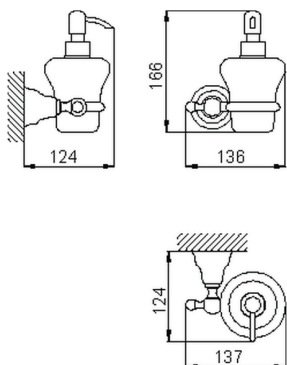

Wall mounted soap dispenser CROISSETTE_4024.01H.

MODEL **4024.01H.**

Wall mounted soap dispenser, ceramic dispenser wall

AVAILABLE FINISHINGS

-  **AC** AC Satin Brushed Nickel
-  **BA** BA Old Bronze
-  **CR** CR Chrome
-  **2W** 2W Brushed Gold