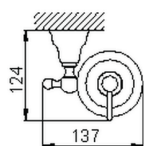

Wall mounted soap dispenser CROISSETTE_4024.01H.

MODEL **4024.01H.**

Wall mounted soap dispenser, ceramic dispenser wall

AVAILABLE FINISHINGS

-  **AC** AC Satin Brushed Nickel
-  **BA** BA Old Bronze
-  **CR** CR Chrome
-  **2W** 2W Brushed Gold