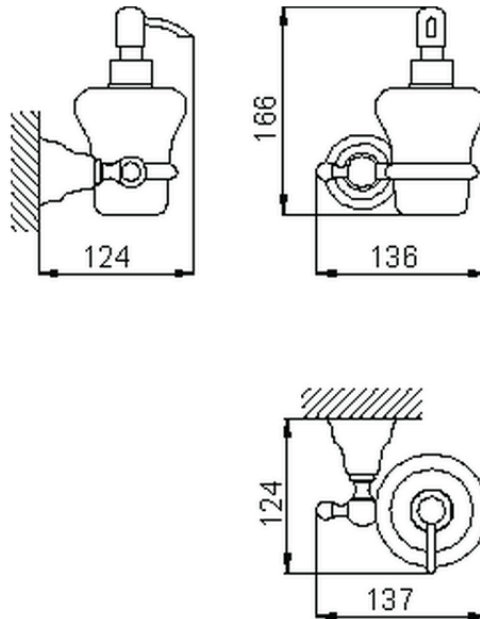

Wall mounted soap dispenser CROISSETTE_4024.01H.

4024.01H.

<https://en.huberitalia.com/wall-mounted-soap-dispenser-croisette-4024-01h>

2024-12-22