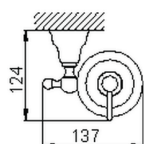

Wall mounted soap dispenser CROISSETTE_4024.01H.

MODEL **4024.01H.**

Wall mounted soap dispenser, ceramic dispenser wall

AVAILABLE FINISHINGS

-  **AC** AC Satin Brushed Nickel
-  **BA** BA Old Bronze
-  **CR** CR Chrome
-  **2W** 2W Brushed Gold