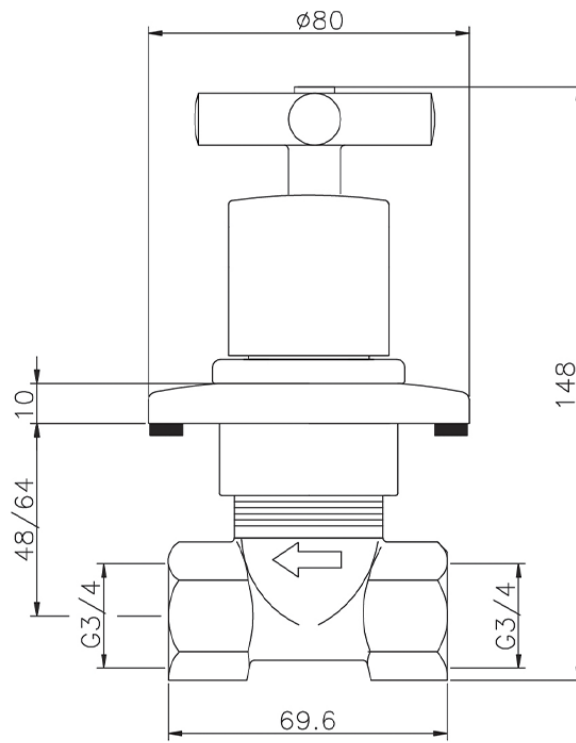

Concealed stop valve SUITE_SU000313

SU000313

<https://en.huberitalia.com/concealed-stop-valve-suite-su000313>

2025-04-07