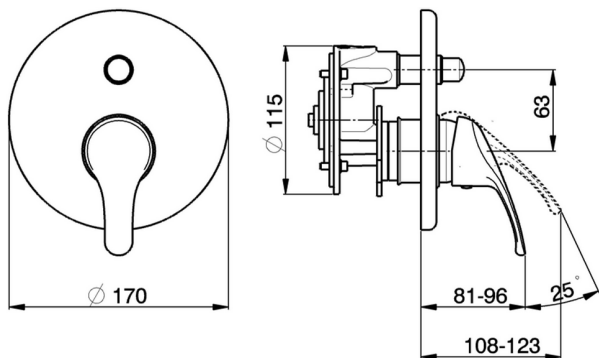

Concealed single lever bath-shower valve BACCARAT_BC000211

MODEL **BC000211**

Concealed single lever bath-shower valve, with concealed part, 2-outlet automatic diverter

AVAILABLE FINISHINGS

CHARACTERISTICS

Cartridge Spare Parts **ZZ95274000**

40 mm Cartridge

Installation **Concealed**

2024-12-18