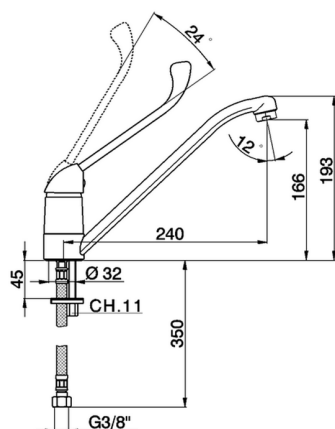

Single lever sink mixer KITCHEN_CL300580

MODEL **CL300580**

Single lever sink mixer, swivel spout, long lever, G.3/8" stainless steel flexible hose

AVAILABLE FINISHINGS

CHARACTERISTICS

Cartridge Spare Parts **ZZ94035000**

35 mm Cartridge

2024-12-22