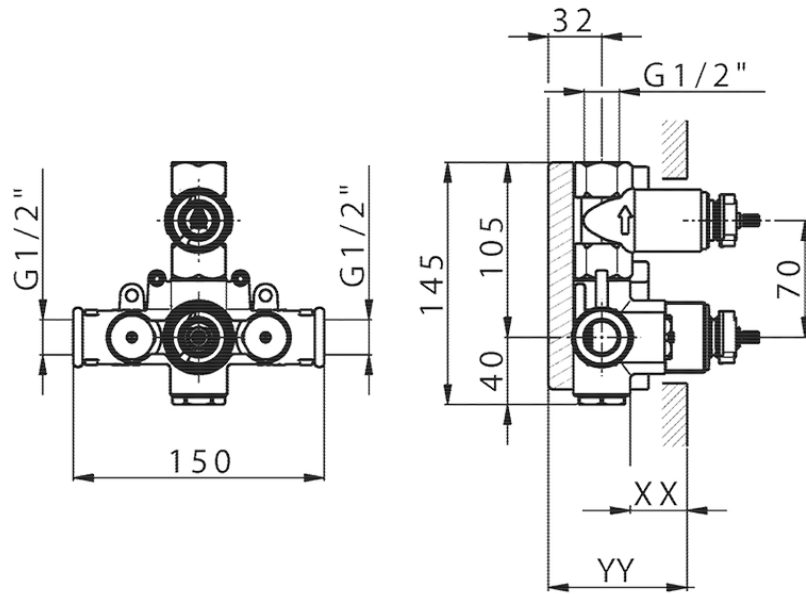

Exposed part for 1-outlet con.thermo.shower valve H3_H3007300

H3007300

<https://en.huberitalia.com/exposed-part-for-1-outlet-con-thermo-shower-valve-h3-h3007300>

Piastra/Plate/Plaque/Platte/Placa

2-3mm: XX 25-40 YY 76-91

10 mm: XX 16-31 YY 65-80

ZB007361

<https://en.huberitalia.com/1-outlet-concealed-thermostatic-shower-valve-concealed-zb007361>

Piastra/Plate/Plaque/Platte/Placa

2-3mm: XX 25-40 YY 76-91

10 mm: XX 16-31 YY 65-80

ZB007301

<https://en.huberitalia.com/1-outlet-concealed-thermostatic-shower-valve-concealed-zb007301>

2024-12-27