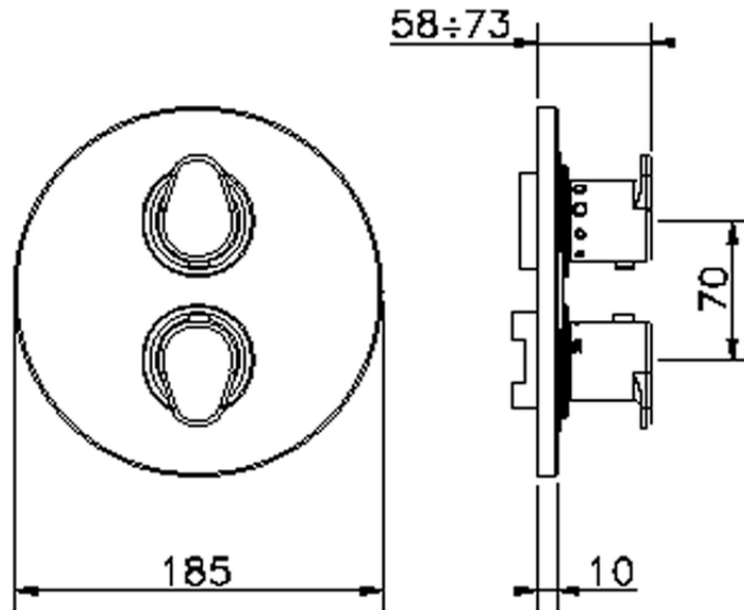

Exposed part for 1-outlet con.thermo.shower valve H3_H3007300

H3007300

<https://en.huberitalia.com/exposed-part-for-1-outlet-con-thermo-shower-valve-h3-h3007300>

Piastra/Plate/Plaque/Platte/Placa

2-3mm: XX 25-40 YY 76-91

10 mm: XX 16-31 YY 65-80

ZB007361

<https://en.huberitalia.com/1-outlet-concealed-thermostatic-shower-valve-concealed-zb007361>

Piastra/Plate/Plaque/Platte/Placa

2-3mm: XX 25-40 YY 76-91

10 mm: XX 16-31 YY 65-80

ZB007301

<https://en.huberitalia.com/1-outlet-concealed-thermostatic-shower-valve-concealed-zb007301>

2024-12-27